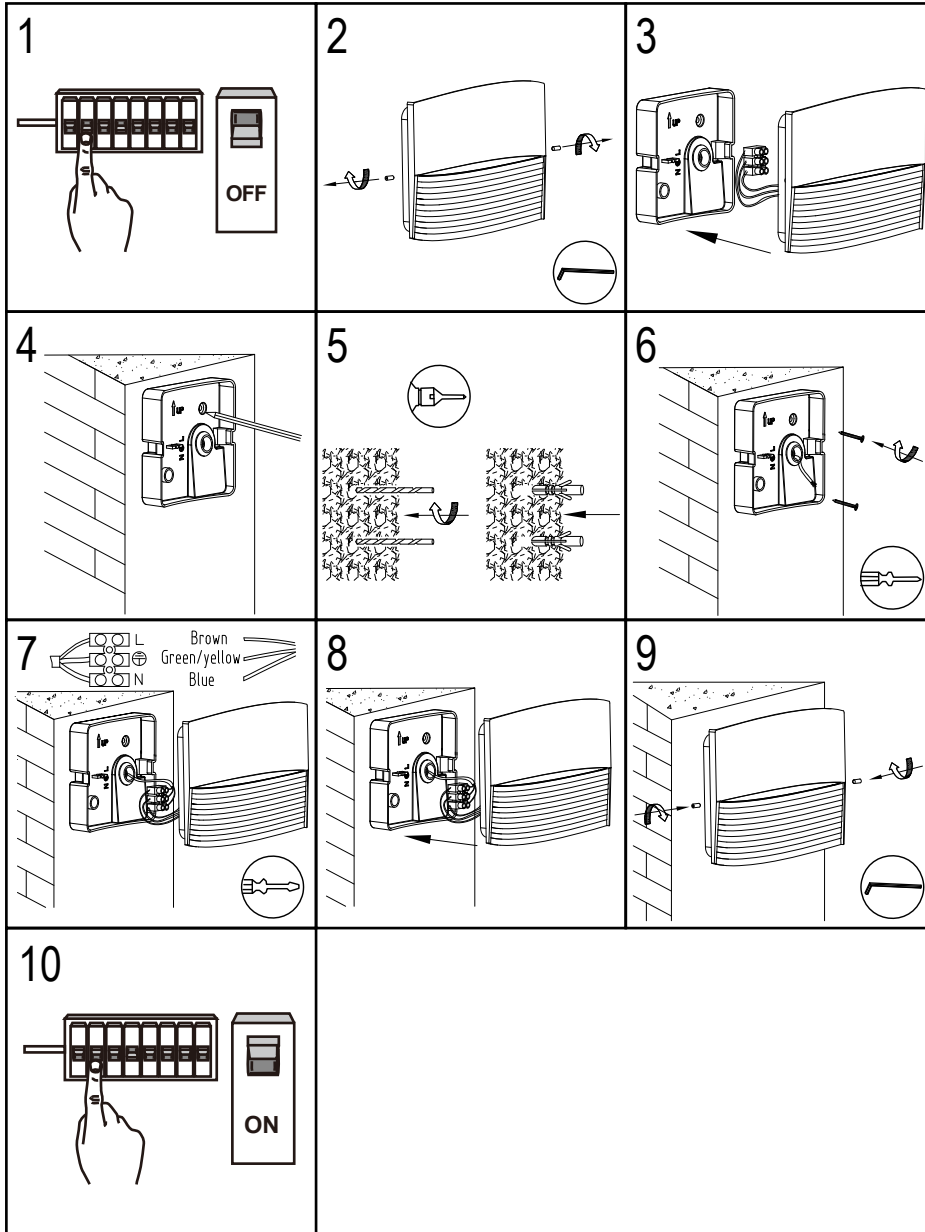

LUTEC

LUTEC Europe NV

Ruiterijschool 14
 B-2930 Brasschaat - Belgium
 +32 3 284 51 62
 info@lutec-europe.com
 www.lutec.com

www.lutec.com/services/global-network