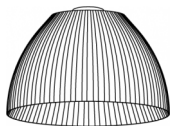

Brass

Tessuti diffusore

Pleated

Pleated ribbon

Fabric lampshade

IP20

Internal detail LED
 Panel version

Ceiling rose detail

* on demand

Technical features

products: Olivia Medium ceiling lamp
Arturo Bellese 2017

Medium ceiling lamp D.42	Ø 42 x 31 cm 3 Kg	lamp type 1xE27 max watt 42 W HES	OLIEPL042P41
Medium ceiling lamp D.42	Ø 42 x 31 cm 3 Kg	lamp type 1 led module 12 W luminous efficacy 1110 Lm light colour 2800 K DIM dali cri >85	OLIEPL042P01
Large ceiling lamp D.60	Ø 60 x 40 cm 6 Kg	lamp type 1xE27 max watt 70 W HES	OLIEPL060P41
Large ceiling lamp D.60	Ø 60 x 40 cm 6 Kg	lamp type 1 led module 24 W luminous efficacy 2150 Lm light colour 2800 K DIM dali cri >85	OLIEPL060P01

31 cm
12.20"

40 cm
15.75"

42 cm
16.54"

60 cm
23.62"