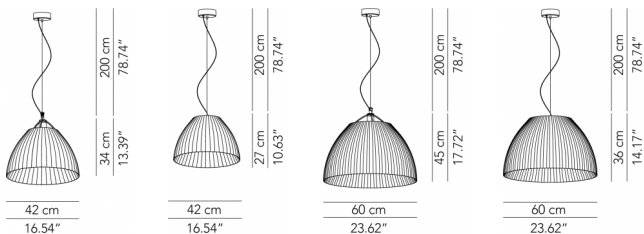

Brass

Tessuti diffusore

Pleated

Pleated ribbon

Fabric lampshade

IP20

Internal detail LED
 Panel version

Ceiling rose detail

* on demand

** cable on measure

Technical features

products: Olivia Medium pendant lamp
Arturo Bellese 2017

Medium pendant lamp D.42	Ø 42 x 34 cm 3 Kg	lamp type 1xE27 max watt 70 W HES	OLIESO042P42
Medium pendant lamp D.42	Ø 42 x 34 cm 3 Kg	lamp type 1 led module 12 W luminous efficacy 1110 Lm light colour 2800 K DIM dali cri >85	OLIESO042P01
Large pendsnt lamp D.60	Ø 60 x 45 cm 6 Kg	lamp type 1xE27 max watt 70 W HES	OLIESO060P42
Large pendant lamp D.60	Ø 60 x 45 cm 6 Kg	lamp type 1 led module 24 W luminous efficacy 2150 Lm light colour 2800 K DIM dali cri >85	OLIESO060P01

Copper

Brass

Tessuti diffusore

Pleated

Pleated ribbon

Fabric lampshade

IP20

Internal detail LED
Panel version

* on demand

Technical features

products: Olivia Medium ceiling lamp
Arturo Bellese 2017

Medium ceiling lamp D.42	Ø 42 x 31 cm 3 Kg	lamp type 1xE27 max watt 42 W HES	OLIEPL042P41
Medium ceiling lamp D.42	Ø 42 x 31 cm 3 Kg	lamp type 1 led module 12 W luminous efficacy 1110 Lm light colour 2800 K DIM dali cri >85	OLIEPL042P01
Large ceiling lamp D.60	Ø 60 x 40 cm 6 Kg	lamp type 1xE27 max watt 70 W HES	OLIEPL060P41
Large ceiling lamp D.60	Ø 60 x 40 cm 6 Kg	lamp type 1 led module 24 W luminous efficacy 2150 Lm light colour 2800 K DIM dali cri >85	OLIEPL060P01