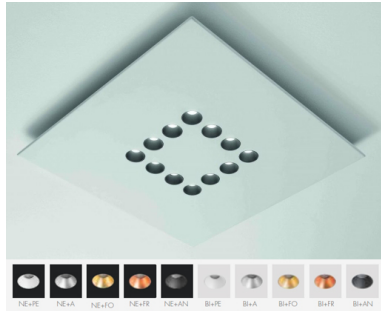

CONFORT
CONFORT 12Q

Luminaires

Hersteller	ICONE
Article number	CONFORT 12Q
Product name	CONFORT
Product group	ceiling mounted luminaire
Mounting type	Surface mounted
Mounting place	Ceiling
Designer	Marco Pagnoncelli
Test mark	CE

Model / Variant / Configuration

Number / Name	BI-A
---------------	------

Description

white + aluminium

Luminaires

Absolute Photometry	
System Light flux	4199.58 Lm
Luminaire output	77.80 Lm/W
LiTG class	A40
CIE flux codes	47 79 97 100 100
System power	54.0W
Protection class	Protection class I
Protection degree	IP 20

Dimensions

Length/Width/Height	650mm/650mm/45mm
---------------------	------------------

Light Source

Lamp type	1 x LED
ZVEI / ILCOS	LED / LED
Lamp power	54 W
System power	54 W
Light flux	4200 lm
Colour temperature	2700K
Colour rendering	1B
Lifetime	50000 h

Description

Aluminium ceiling luminaire available in different sizes and wattages.

Direct light emission with LED 220V, no power supply needed.

Color finishing: white or black with reflectors aluminium (A), pearl white (PE), anthracite (AN), gold leaf (FO), copper leaf (FR).