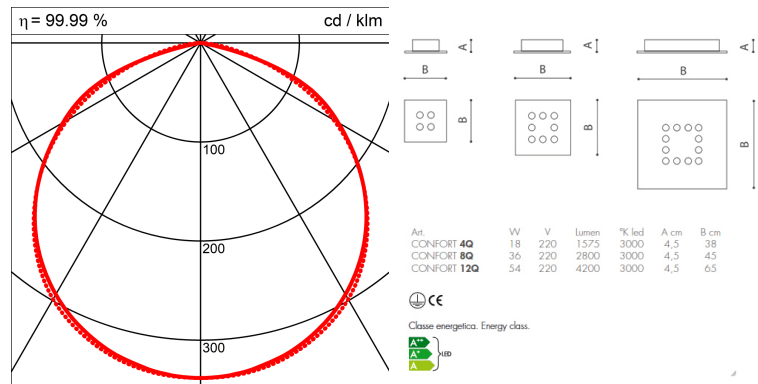

CONFORT
CONFORT 12Q

Luminaires

Hersteller	ICONE
Article number	CONFORT 12Q
Product name	CONFORT
Product group	ceiling mounted luminaire
Mounting type	Surface mounted
Mounting place	Ceiling
Designer	Marco Pagnoncelli
Test mark	CE

Model / Variant / Configuration

Number / Name	BI-A

Description

white + aluminium

Luminaires

Absolute Photometry	
System Light flux	4199.58 Lm
Luminaire output	77.80 Lm/W
LiTG class	A40
CIE flux codes	47 79 97 100 100
System power	54.0W
Protection class	Protection class I
Protection degree	IP 20