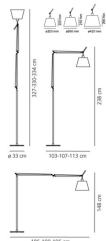

Tolomeo Floor Mega - LED 2700K - Black - Dimmer - Body Lamp

Michele De Lucchi, Giancarlo Fassina

IP20      

LUMINAIRE

- Watt: **31W**
- Voltage: **48V**
- Delivered lumens output: **1868lm**
- CCT: **2700K**
- Efficiency: **69%**
- Efficacy: **60.26lm/W**
- CRI: **90**
- Dimmer Typology: **Microswitch Dimmer su cavo**

Notes

Diffuser available in three sizes. Complete lamp consists of body lamp + accessories

DESCRIPTION

The code is referred to the body lamp only

PRODUCT CODE: 0762W30A

FEATURES

- Article Code: **0762W30A**
- Colour: **Black**
- Installation: **Floor**
- Material: **Silk satin fabric or parchment paper, aluminium, steel**
- Series: **Design Collection**
- design by: **Michele De Lucchi, Giancarlo Fassina**

DIMENSIONS

- Length: **cm 103**
- Height: **cm 148**
- Diameter: **cm 32**
- Base Diameter: **cm 33**
- Max Extension Height: **cm 327**
- Max Extension Length: **cm 186**
- Impact Resistance: **N/D**
- Glow Wire Test: **650°C**