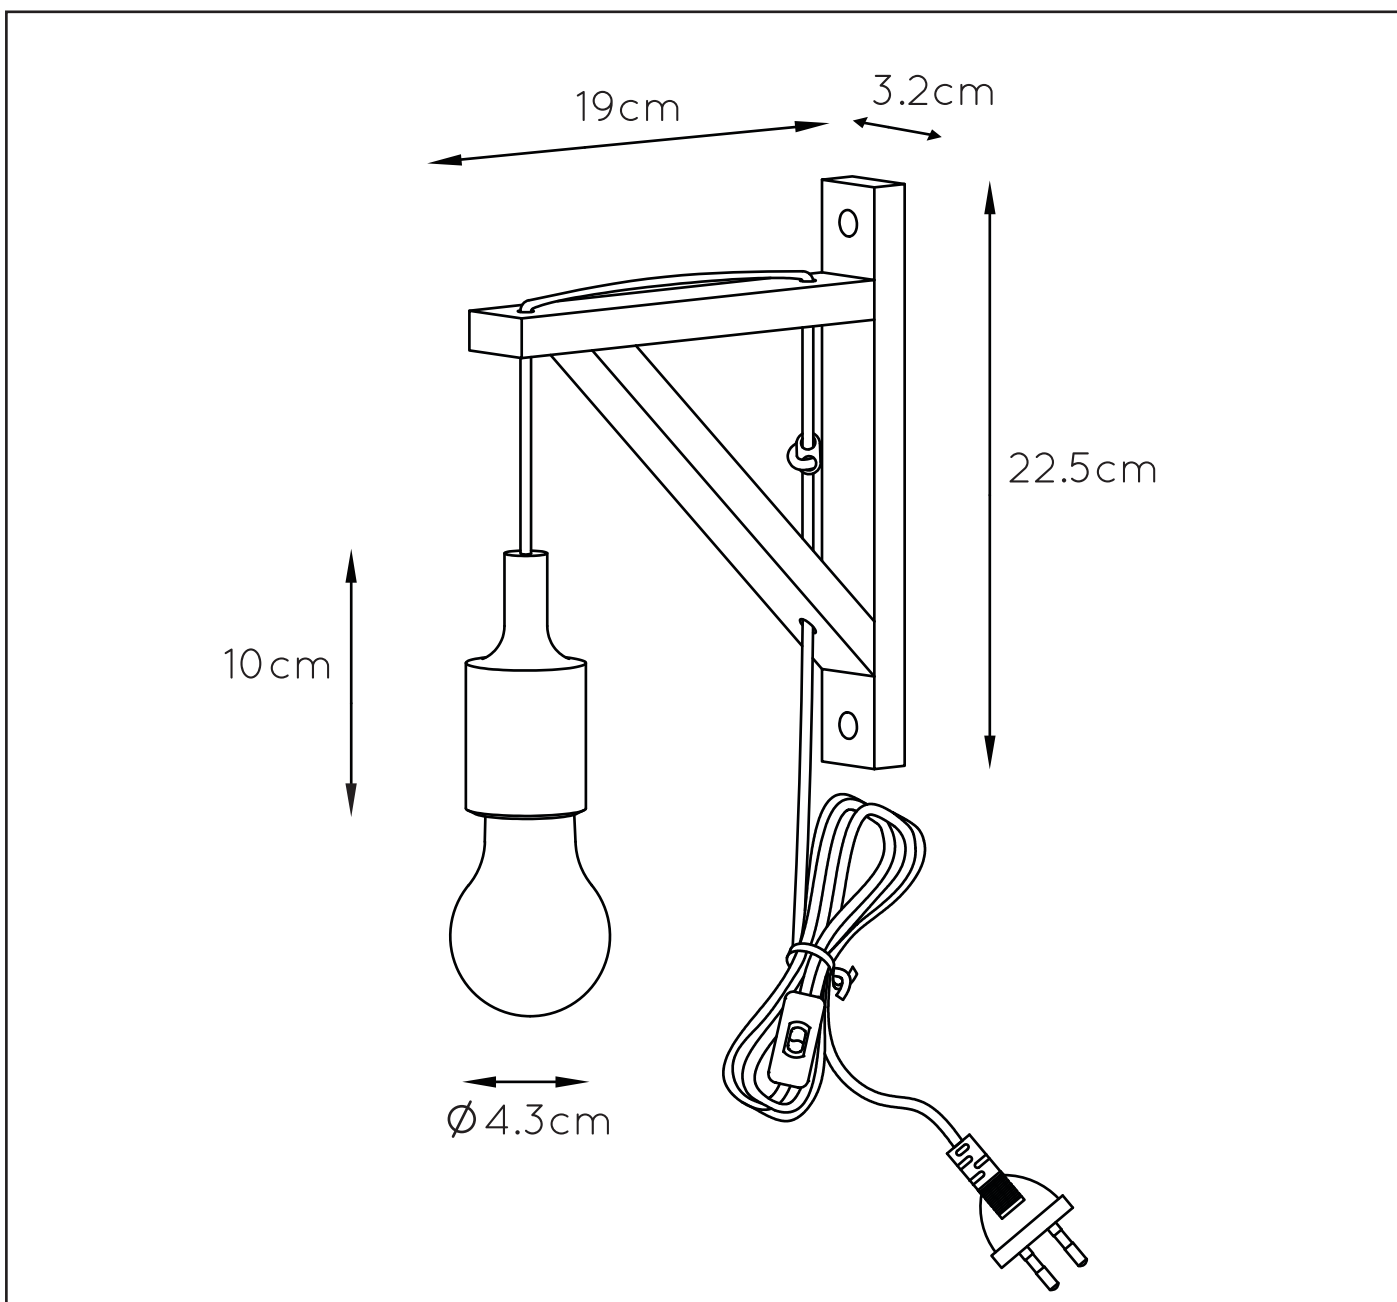

FIX WALL

Item number : 08208/01/30

EAN code : 5411212082824

Item number : 08208/01/31

EAN code : 5411212082831