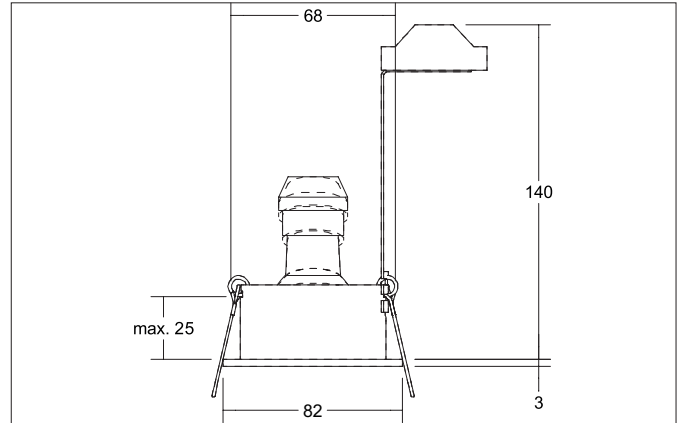

TIRRELdeep Recessed spot, GU10

Article no. 36063250

Light.
For Generations.**Tender**

Recessed spot, GU10, alu matt, Round. In a compact design, for installation in tool-less rapid assembly systems. Including bracket with GU10 socket for standard-compliant strain relief. Lamp holder: GU10, Mounting method: Recessed mounting, Place of installation: Ceiling-mounted, Material: Aluminium, Degree of protection: according to DIN EN 60529 IP20, Protection class: (EN 61140) II, Voltage: 230V AC 50Hz, Power: 50 W, Amount of light sources / fittings: 1 Qty, Adjustability: Pivoted, without control gear, Control: Other.

Product Benefits

- Recessed recessed spotlight in round design made of solid aluminum for LED retrofit lamps with GU10 base.
- Incl. bracket for standard-compliant strain relief.
- Ceiling cut-out 68 mm, diameter 82 mm, installation depth 140 mm, IP20.
- Pivoting range 25°.
- Without visible snap ring.
- Classic, formally restrained design.
- Also available in the same look as a GX5.3 version, as a switchable and dimmable set (phase cut-off). dimmable set (phase cut-off).

TIRRELdeep Recessed spot, GU10

Article no. 36063250

Light.
For Generations.

Article data	
Article no.	36063250
GTIN	4251433950721
Series name	TIRRELdeep
Short description	Recessed spot, GU10
Material	Aluminium
Colour	Alu
Type of surface	Matt
Shape	Round
Outer diameter	82 mm
Built-in diameter	68 mm
Installation depth	140 mm
Hight	3 mm
Weight	0.127 kg

Packing data	
Gross weight	0.174 kg
Length of packaging	140 mm
Packaging width	110 mm
Packaging hight	120 mm
Disposal at end of life	This product must not be disposed of with household waste. You are obliged, to dispose of such electrical waste separately. By disposing of electrical waste and other old or defective electronics separately, you support recycling or other forms of re-use. In that way you help to take care and to avoid that harmful substances get into the environment.