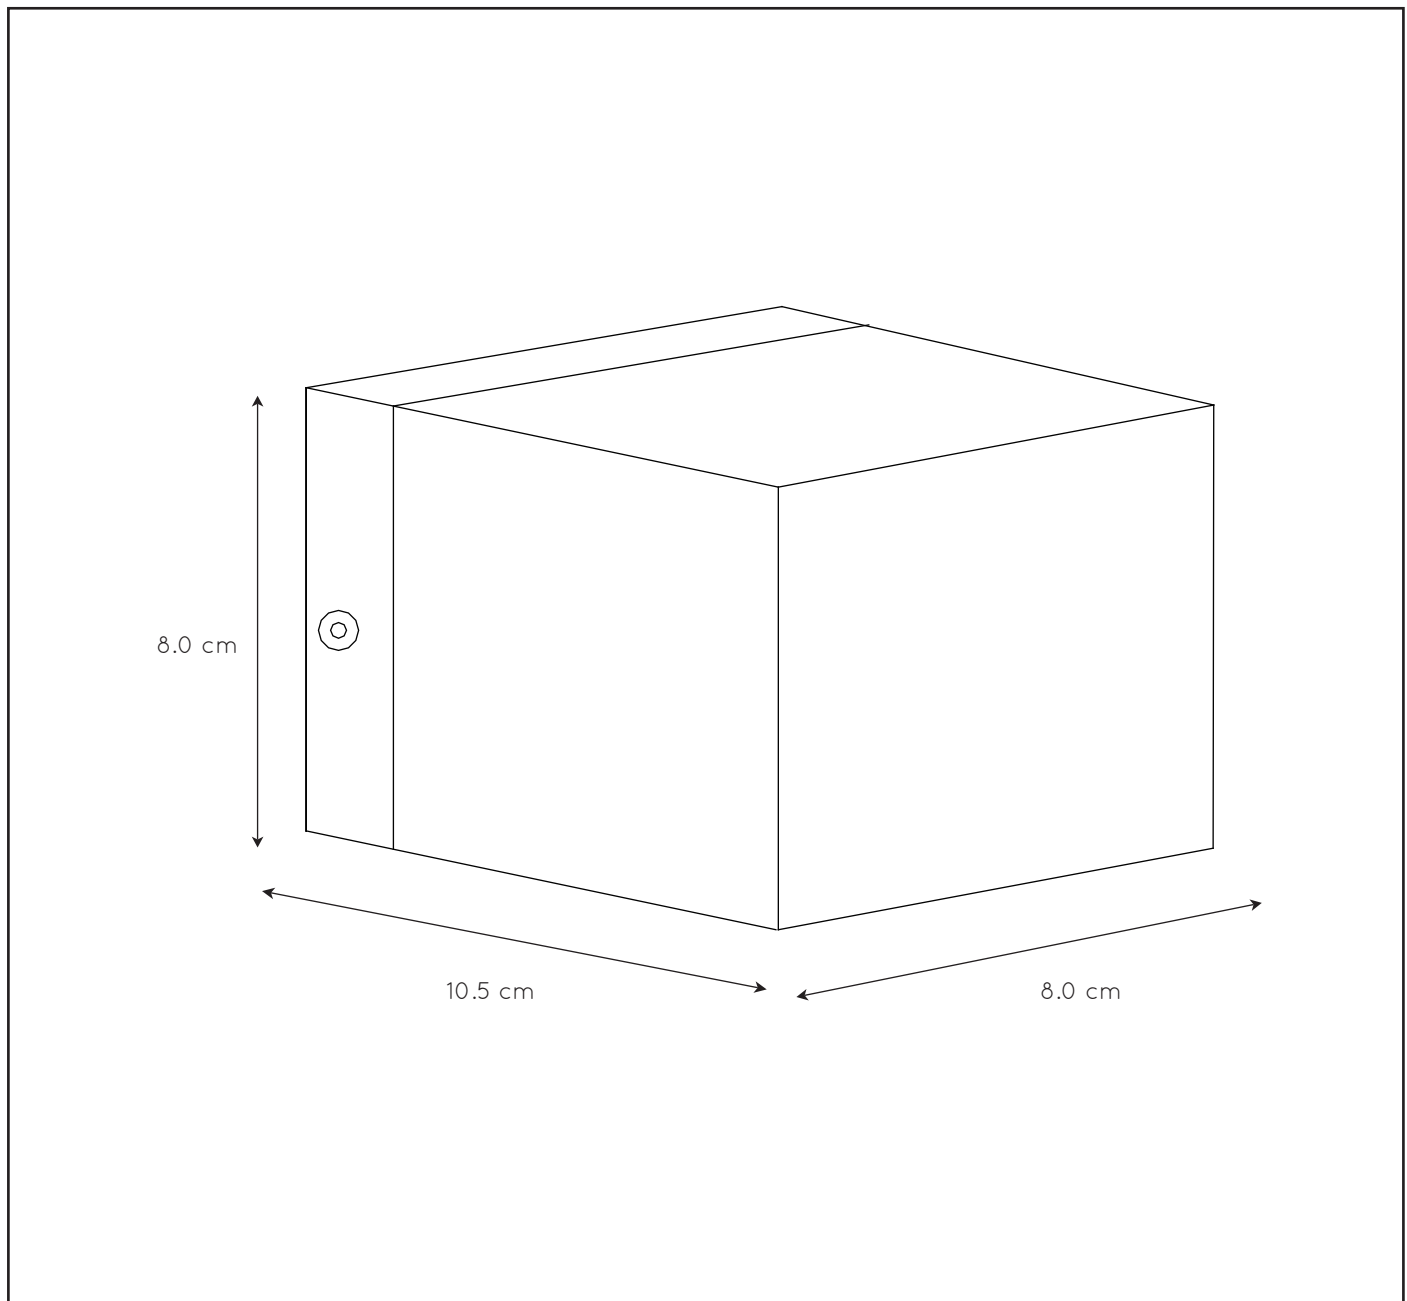

LUCIDE

GENERAL SPECIFICATIONS

RECOMMENDED LUCIDE LIGHT SOURCE

49026/03/31

Light source dimmable : Yes

Light source incl. : No

General

Dimensions LxWxH : 8.0 cm x 10.5 cm x 8.0 cm

Height minimum : -

Height maximum : 8.0 cm

Dimensions shade LxWxH : 8.0 cm x 10.5 cm x 8.0 cm

Main material : Aluminium

Ceiling rose material : Metal

Color : Black, White

Style : Modern

Shape : Square

Weight : 0.22 kg

Warranty : 2 years

Product specifications

Dimmable : Yes

Light direction : Uplight & Downlight

Adjustable in height : Not In Height Adjustable

Directional : Not Directional

Cable : No

EAN code : 5411212092274

Item number : 09201/01/31

EAN code : 5411212091611

For more specifications, dimensions please visit

www.lucide.com

LUCIDE

INSTALLATION DRAWING SPECIFICATIONS