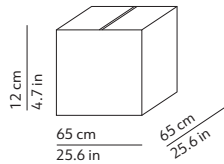

CODES AND DIMENSIONS / CODICI E DIMENSIONI

K503420GL
K503420SL
K503420GC
K503420SC
K503420GR
K503420SR

PACKAGING / IMBALLO

Diffuser
Volume: 0.051 m³ / 1.790 ft³
Gross weight: 4.20 kg / 9.26 lbs

Structure
Volume: 0.025 m³ / 0.884 ft³
Gross weight: 1.50 kg / 3.31 lbs