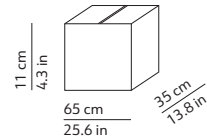

CODES AND DIMENSIONS / CODICI E DIMENSIONI

K503420GL
K503420SL
K503420GC
K503420SC
K503420GR
K503420SR

PACKAGING / IMBALLO

Diffuser
Volume: 0.051 m³ / 1.790 ft³
Gross weight: 4.20 kg / 9.26 lbs

Structure
Volume: 0.025 m³ / 0.884 ft³
Gross weight: 1.50 kg / 3.31 lbs