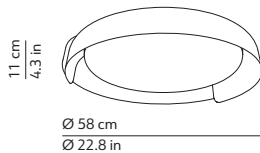

CODES AND DIMENSIONS / CODICI E DIMENSIONI

K503420GL
K503420SL
K503420GC
K503420SC
K503420GR
K503420SR

PACKAGING / IMBALLO

Diffuser
Volume: 0.051 m³ / 1.790 ft³
Gross weight: 4.20 kg / 9.26 lbs

Structure
Volume: 0.025 m³ / 0.884 ft³
Gross weight: 1.50 kg / 3.31 lbs