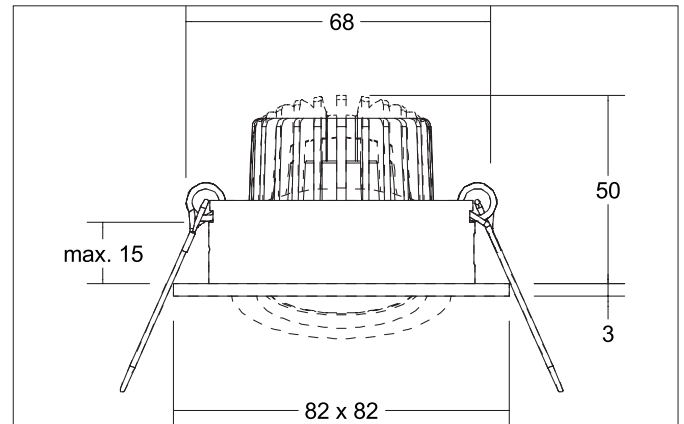

TIRREL-S LED recessed spot set, DALI dimmable, incl. connection**box**

Article no. 41444253

Light.
For Generations.**Tender**

LED recessed spot set, DALI dimmable, incl. connection box, Square. Toolless ceiling installation by installation springs. Ceiling cut-out Ø 68 mm, Installation depth 50 mm, Length 82 mm, Width 82 mm, Weight 0,285 kg, Reflector silver with rotationssymmetrical, deep, wide distributed light intensity. optimal light distribution due to a glass transparent cover. Luminous flux 680 lm, Power 1 x 6 W, Light colour warm white, Correlated color temperature (CCT) 3.000 K, Colour rendering index CRI > 80, Housing material: Aluminium / Glass, Colour: Chrome, Permissible ambient temperature (ta): -20 °C - +25 °C, Protection class (EN 61140): II, Degree of protection (DIN EN 60529): IP20, .With electronic driver, DALI-2 dimmable.

Product Benefits

- LED recessed spot in square design made of solid aluminum with LED module 6 W (3,000 K) and dimmable DALI converter WITHOUT glow-in-the-dark effect.
- Ceiling cut-out 68 mm, diameter 82 mm, installation depth 50 mm, IP20.
- Pivoting range 25°.
- Large color variation. Without visible snap ring.
- Classic, formally restrained design.
- In the same optics also in GX5.3 or GU10 version and as a dimmable trailing-edge phase or DALI and as a loudspeaker version.
- In addition, in the same surface structure and in the same color also available in round design.

TIRREL-S LED recessed spot set, DALI dimmable, incl. connection**box**

Article no. 41444253

Light.
For Generations.

Article data	
Article no.	41444253
GTIN	4251433951124
Series name	TIRREL-S
Short description	LED recessed spot set, DALI dimmable, incl. connection box
Material	Aluminium / Glass
Colour	Chrome
Type of surface	Matt
Shape	Square
Built-in diameter	68 mm
Installation depth	50 mm
Length	82 mm
Width	82 mm
Height	3 mm
Scope of delivery	Incl. 5-pole connection box
Weight	0.285 kg