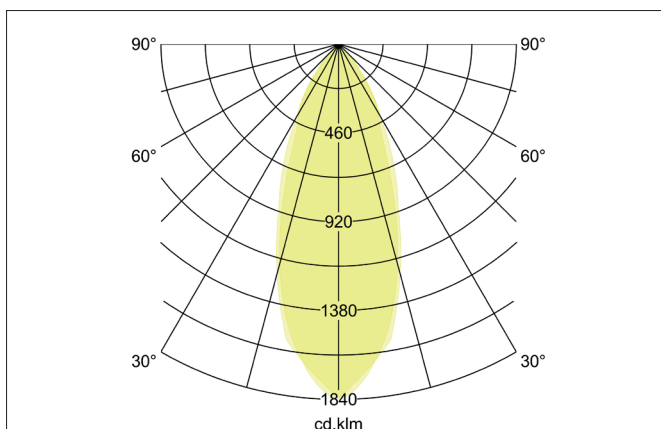

TIRREL-S LED recessed spot set, DALI dimmable, incl. connection**box**

Article no. 41444253

Light.
For Generations.**Tender**

LED recessed spot set, DALI dimmable, incl. connection box, Square. Toolless ceiling installation by installation springs. Ceiling cut-out Ø 68 mm, Installation depth 50 mm, Length 82 mm, Width 82 mm, Weight 0,285 kg, Reflector silver with rotationssymmetrical, deep, wide distributed light intensity. optimal light distribution due to a glass transparent cover. Luminous flux 680 lm, Power 1 x 6 W, Light colour warm white, Correlated color temperature (CCT) 3.000 K, Colour rendering index CRI > 80, Housing material: Aluminium / Glass, Colour: Chrome, Permissible ambient temperature (ta): -20 °C - +25 °C, Protection class (EN 61140): II, Degree of protection (DIN EN 60529): IP20, .With electronic driver, DALI-2 dimmable.

Product Benefits

- LED recessed spot in square design made of solid aluminum with LED module 6 W (3,000 K) and dimmable DALI converter WITHOUT glow-in-the-dark effect.
- Ceiling cut-out 68 mm, diameter 82 mm, installation depth 50 mm, IP20.
- Pivoting range 25°.
- Large color variation. Without visible snap ring.
- Classic, formally restrained design.
- In the same optics also in GX5.3 or GU10 version and as a dimmable trailing-edge phase or DALI and as a loudspeaker version.
- In addition, in the same surface structure and in the same color also available in round design.

Lighting technology	
Colour temperature	3.000 K
Light colour	White
Light output	Direct
Luminous flux	680 lm
System efficiency	113 lm/W
Colour rendering	CRI > 80
Reflector	High-gloss
Reflektorfarbe	silver
Beam angle	38°
Light sharing	Symmetric
Adjustable color temperature	No