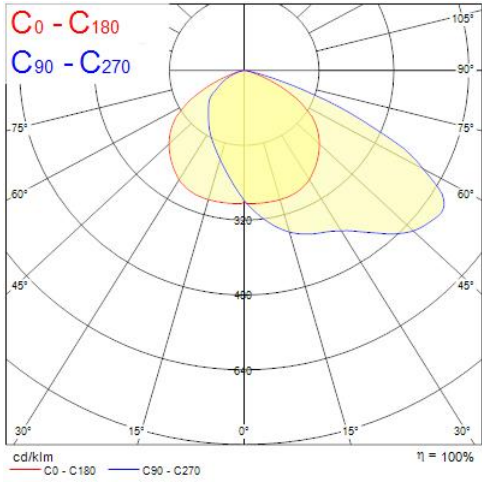

Photometry