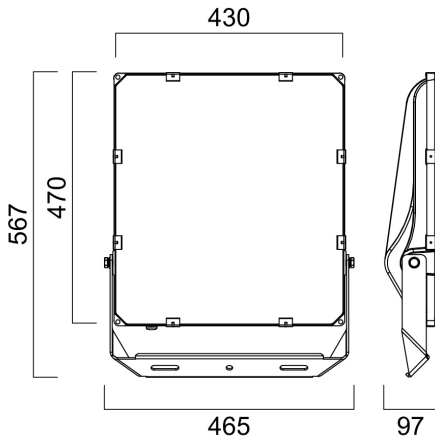

Technical drawings

Data table

GENERAL DATA

Product name

Kalani IP66 39KLM 840 ASYM