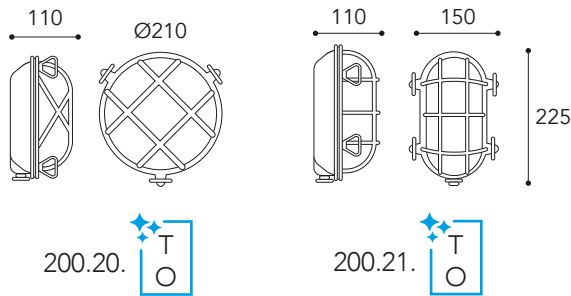

Ottone Nickelato
Nickeled brass:
Argento
Silver