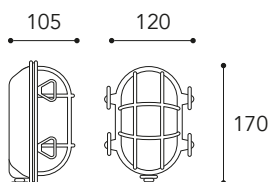

Ottone naturale
Natural brass:

ART. 200.15.T / 200.15.O

◆◆ Vetri/Glasses

.T =
Vetro trasparente
Transparent glass

.O =
Vetro opale
Opal glass