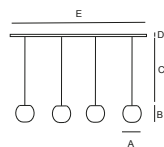

ACAI 16 - Quadruple pendant

DIMENSIONS
A: Ø 16 cm
B: 15 cm
C: 150 cm
D: 2 cm
E: 120 cm

LIGHT SOURCE
4x E27 max. 40W - not included (golf-ball bulb needed!)

FIXTURE WHITE MATT
AC16-B416W

FIXTURE BLACK MATT
AC16-B416S