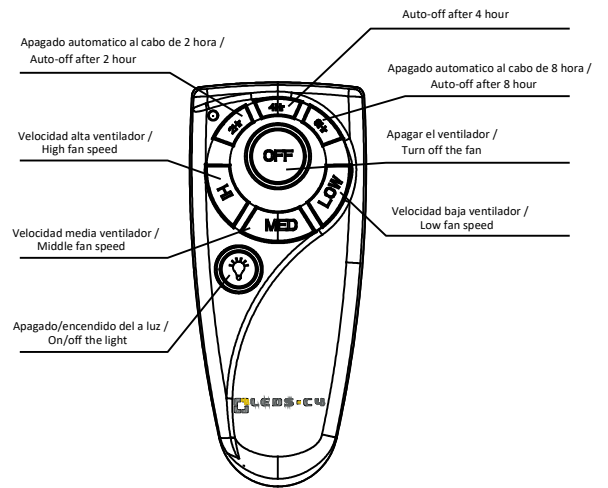

LEDS C4[▪]

FORMENTERA / 30-4393V1

LEDS C4²

9

10

11

12

13

14

OK

HI

X3

ON

NO

HI

X3