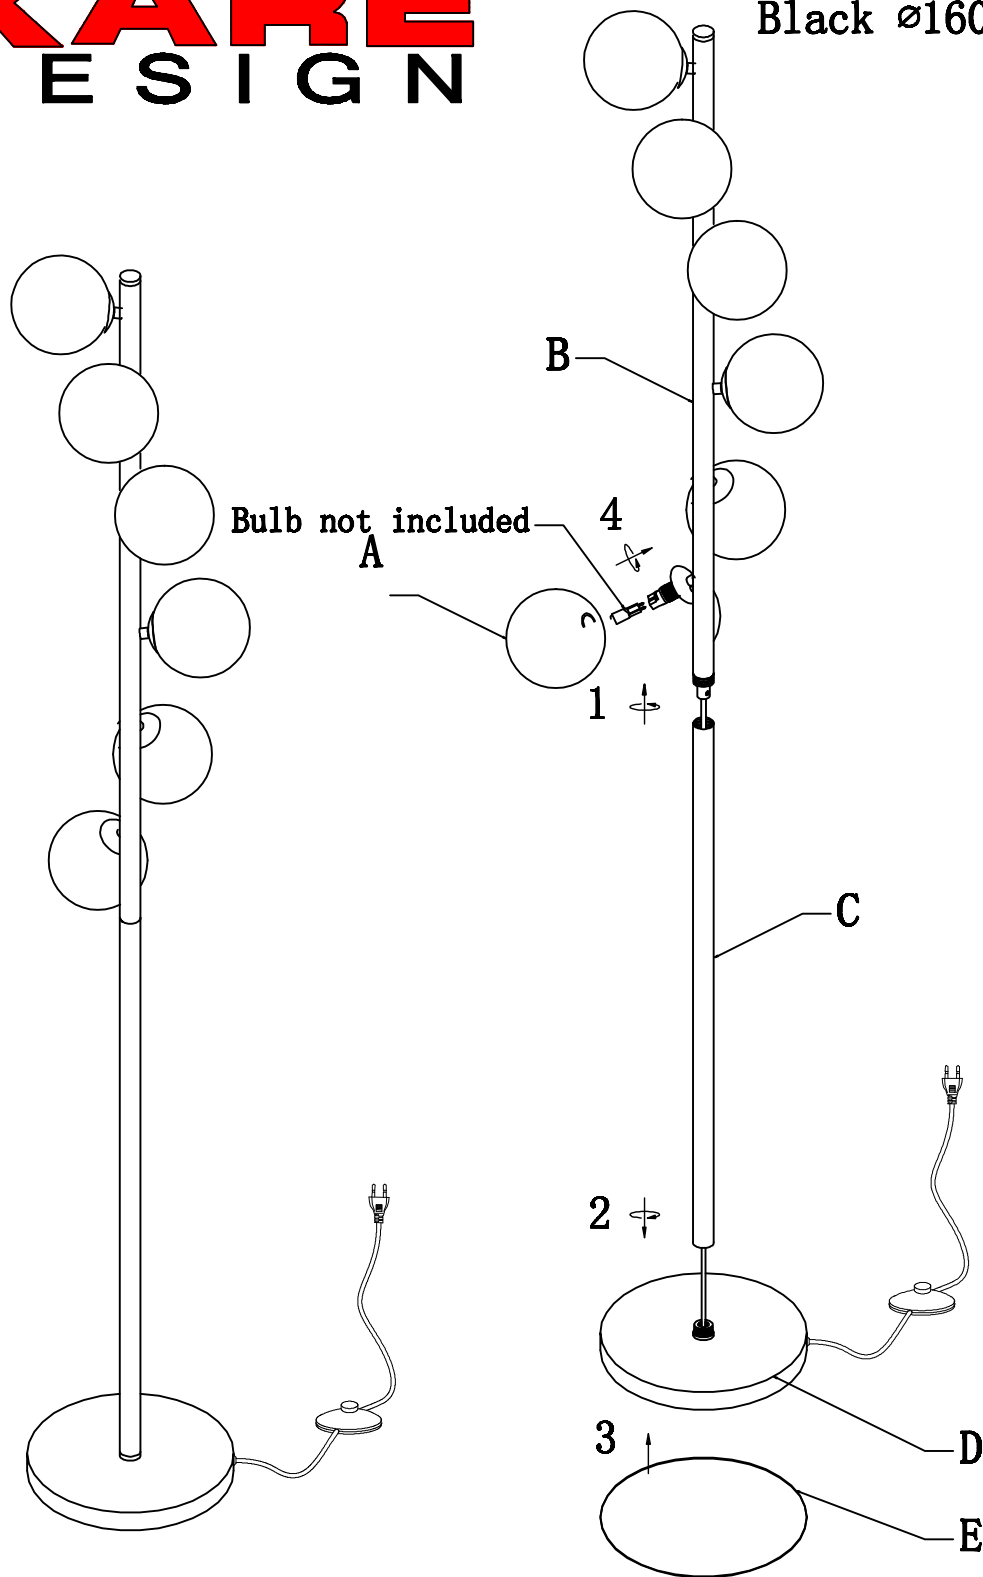

KARE DESIGN

52508 Floor Lamp Scal Balls
Black $\varnothing 160\text{cm}$

NO	A	B	C	D	E	F
TYPE						
QTY	6pcs	1pcs	1pcs	1pcs	1pcs	1pcs