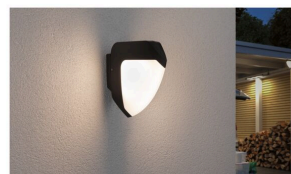

Artikelnummer:
94516

EAN-Nummer:
4000870945162

Name

Outdoor 230V Wall Ikosea IP44 8W 3000K

Producer
Paulmann

illuminant data

starting time <	0 s
Incandescent Equivalent	32 W
useful luminous flux	350 lm
Luminous flux LED module	560 lm
Luminous flux LED module 360°	560 lm
apparent power	4.5 VA

 **zigbee**

technical Data

Number of lighting outlets	01
gross weight	1.000 g
color temp	2.200 - 3.000 K
operating voltage	230 V
lifetime	30.000 h
Power consumption	4,5 W
net weight	690 g
Component parts	incl. 1x4,4 W
apparent power	4.5 VA
Colour	Anthracite
Material	Plastic
Color change	Tunable Warm
Dimmable	Yes
Inclusive lamp	✓