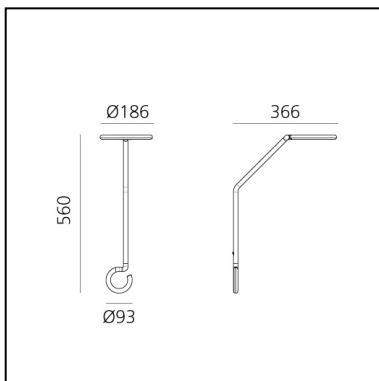

Vine Light - Wall

BIG - Bjarke Ingels Group

LUMINAIRE

- Watt: **8W**

BESCHREIBUNG

Vine Light is a pure and balanced line that reaches great freedom of movement with only two joints, leaving users free to define their own light with a simple gesture.

An unbroken section, measuring only 16 mm for the small versions and 25 mm for the big ones (floor, wall), shapes the structure and houses all the opto-electronic and mechanical elements.

Its minimalist presence creates a perfect balance among different materials, weights, light quality, precision of movement and functionality.

Vine Light translates technological complexity into simplicity and freedom. It represents a synthesis in which the apparent simplicity is the result of a deep know-how and innovative research.

Vine Light floor and Vine Light wall L have two different types of optics to perfectly illuminate the work surface or to create multiple light scenarios in living spaces. The Office version has a perfectly controlled emission while the Home one creates a pleasant atmosphere of diffused light.

ARTIKELNUMMER: 1567030A

FUNKTIONEN

- Artikelnummer: **1567030A**
- Farbe: **Black**
- Installation: **Wandleuchte**
- Serie: **Design Collection, 2022 Artemide Collection**
- design: **BIG - Bjarke Ingels Group**

DIMENSION

- Länge: **cm 36.6**
- Höhe: **cm 56**
- Durchmesser Fuß: **cm 9.3**