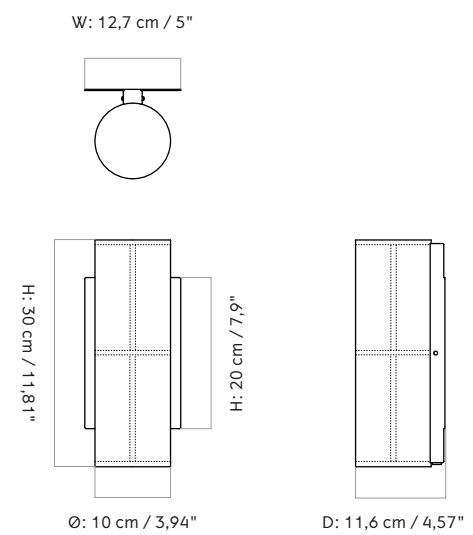

ENVIRONMENT
Indoor

DIMENSIONS
H: 30 cm / 11,81"
W: 12,7 cm / 5"
D: 11,6 cm / 4,57"
Ø: 10 cm / 3,94"

PRODUCTION PROCESS
Laser cut and welded steel frame with a hand-made shade.

COLOUR
Raw, stained oak
Black (RAL 9005)

CORD MATERIAL AND COLOUR
Black PVC cord with matte rubber coating and black plug.

CORD LENGTH
200 cm / 78,7"

CLASSIFICATION
IP20, Class II

CERTIFICATIONS
CE and ETL certified, tests can be obtained upon request.

PACKAGING TYPE
Gift box

PACKAGING MEASUREMENTS (H x W x D)
N / A

MATERIALS & MAINTENANCE
Please visit [menuspace.com](https://www.menuspace.com) for materials and care and maintenance instructions.

Hashira Wall Lamp, US