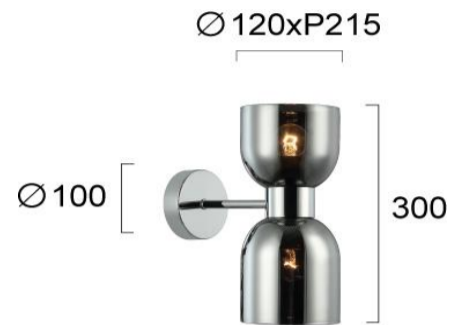

Product Datasheet

Code	4291801
Description	Wall Lamp Smoke Memory
Family	MEMORY
Type	WALL LIGHTS
Type of Lamp	E27
Watt	2 X MAX 40W
Volt	220-240 VAC
Hertz	50-60 Hz
Class	Class II
IP	IP20
Environment	Indoor
Color	SMOKE / CHROME
Material	GLASS / ELECTROSTATIC PAINTED STEEL
Length	D:120
Height	H:300
Width	P:215