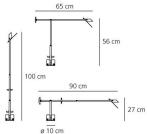

LUMINAIRE

- Transformer availability: **Integrated**
- Watt: **35W**
- Voltage: **220V-240V**
- Delivered lumens output: **411lm**
- CCT: **3000K**
- Efficiency: **48%**
- Efficacy: **11.73lm/W**
- CRI: **100**

DESCRIPTION

Range of lamps available in several dimensions, with different finishes. Materials: painted polycarbonate. Tizio LED: head in aluminium. Specification: adjustable counterbalanced arms and head.

PRODUCT CODE: A005010

FEATURES

- Article Code: **A005010**
- Colour: **Black**
- Installation: **Table**
- Material: **aluminium, technopolymer**
- Series: **Design Collection**
- design by: **Richard Sapper**

DIMENSIONS

- Length: **cm 65**
- Height: **cm 56**
- Base Diameter: **cm 10**
- Max Extension Height: **cm 100**
- Max Extension Length: **cm 90**
- Impact Resistance: **N/D**
- Glow Wire Test: **N/D°**

NOT INCLUDED SOURCES

- Category: **HALO**
- Number: **1**
- Lbs: **Qt12-lp**
- Watt: **35W**
- Socket: **Gy6.35**
- Color Rendering: **1a**
- Color temperature (K): **2900K**
- Duration (h): **4000h**

ALTERNATIVE SOURCES

- Category: **LED RETROFIT**