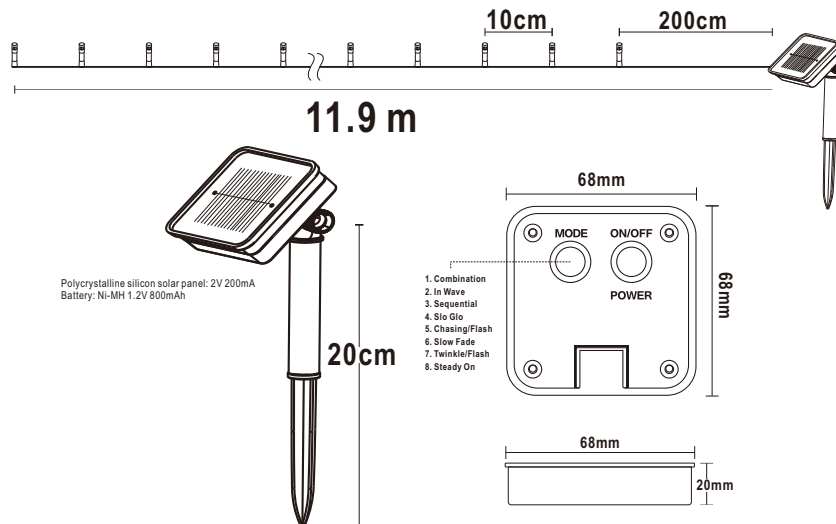

# 10014258

Polycrystalline silicon Solar Panel: 2V 200mA  
Battery: Ni-MH 1,2V 800mA rechargeable battery