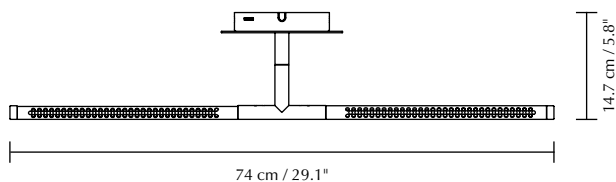

Colour variations

plated brass

black
(RAL: 9005)

brushed steel