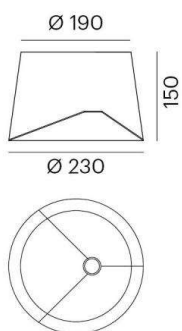

BIVIO SHADE ASYM

645-007030000120

DRAWING

TECHNICAL DETAILS

Optics	linens shade
Designer	Michael Raasch
Length [mm]	140
Height [mm]	150
Diameter [mm]	230/190
Net weight [kg]	0,20
Color lamp	grey
EAN-Number	9008905751219

LIGHT DISTRIBUTION CURVE

The values are rated values. Power and luminous flux are initially subject to a tolerance of +/- 10%. Colour temperature tolerance: +/- 150 K.
The values apply to an ambient temperature of 25°C unless otherwise specified.