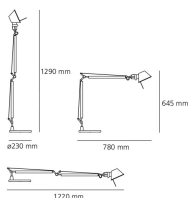

Tolomeo Table - Metal grey - Body Lamp

Michele De Lucchi, Giancarlo Fassina

IP20    

LUMINAIRE

- Watt: **100W**
- Voltage: **220V-240V**
- Delivered lumens output: **804lm**
- Efficiency: **58%**
- Efficacy: **8.04lm/W**
- CRI: **100**

Notes

Interchangeable support: table base, clamp, desk fixed support and twin support that allows two independent lamp units to be fitted. Possibility to mount LED source on E27 Socket. Complete lamp consists of body lamp + accessories

DESCRIPTION

Base and cantilevered arms in polished aluminium; diffuser in matt anodised aluminium; joints and supports in polished aluminium. System of spring balancing. The code refers to the luminaire's body only

DIMENSIONS

- Length: **cm 78**
- Height: **cm 64.5**
- Base Diameter: **cm 23**
- Max Extension Height: **cm 129**
- Max Extension Length: **cm 122**
- Impact Resistance: **N/D**
- Glow Wire Test: **N/D°**