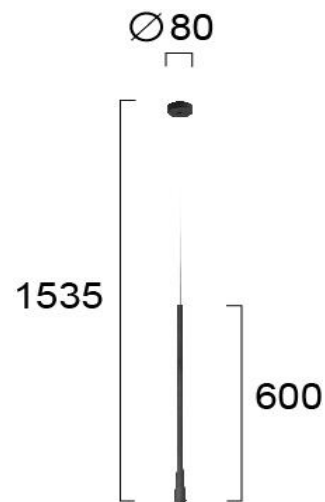

Product Datasheet

Code	4282000
Description	Pendant Light Black Fox
Family	FOX
Type	PENDANT
Type of Lamp	LED module
Watt	6,3W
Volt	220-240 VAC
Hertz	50-60 Hz
Class	Class I
IP	IP20
Environment	Indoor
Color	BLACK
Material	ELECTROSTATIC PAINTED ALUMINIUM
Length	D:80
Height	H:1535
Width	
Kelvin	3000K
Lumen	200 Lm
Beam Angle	Beam Angle 18* / CRI 92
Dimmable	Non-Dimmable