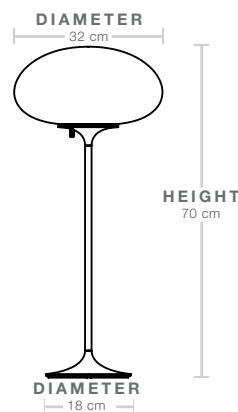

CORD SHAPE

Round

CORD COLOR

Grey textile

MATERIALS

Glass shade, steel stem, aluminium base

Dimensions & Weight

LAMP HEIGHT

70 cm

LAMP STAND

Ø18 cm

SHADE DIAMETER

Ø32 cm

SHADE HEIGHT

17 cm

CORD LENGTH

220 cm

TOTAL WEIGHT

3.7 kg

Packaging - Base

NUMBER OF PARCELS

1

PACKAGING LENGTH

64 cm

PACKAGING WIDTH

25 cm

PACKAGING HEIGHT

21.5 cm

PACKAGING WEIGHT

1.3 kg

GROSS WEIGHT

3.8 kg