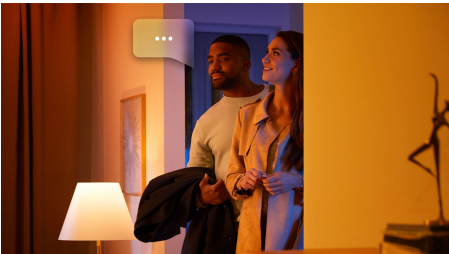

Easy smart lighting

Perfectly even, powerful light. This large LED panel offers millions of shades of white and colour light in a sleek white aluminium frame. Its semi flush-mount design provides depth, and its simplicity makes it a sophisticated choice for any room.

Easy smart lighting

- Control up to 10 lights with the Bluetooth app
- Control lights with your voice*
- Create a personalised experience with colourful smart light
- Set the right mood with warm to cool white light
- Get the perfect light recipes for your daily activities
- Unlock the full suite of smart lighting features with the Bridge

Highlights

Control up to 10 lights with the Bluetooth app

With the Hue Bluetooth app, you can control your Hue smart lights in a single room of your home. Add up to 10 smart lights and control them all with just the touch of a button on your mobile device.

Control lights with your voice*

Philips Hue works with Amazon Alexa and the Google Assistant when paired with a compatible Google Nest or Amazon Echo device. Simple voice commands allow you to control multiple lights in a room, or just a single lamp.