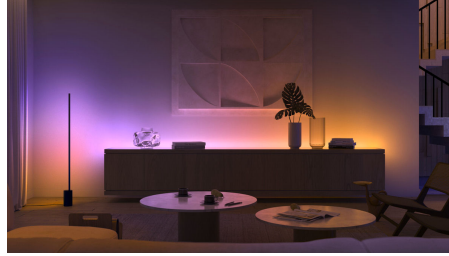

Easy smart lighting

Perfectly even, powerful light. This large LED panel offers millions of shades of white and colour light in a sleek white aluminium frame. Its semi flush-mount design provides depth, and its simplicity makes it a sophisticated choice for any room.

Easy smart lighting

- Control up to 10 lights with the Bluetooth app
- Control lights with your voice*
- Create a personalised experience with colourful smart light
- Set the right mood with warm to cool white light
- Get the perfect light recipes for your daily activities
- Unlock the full suite of smart lighting features with the Bridge

Highlights

Control up to 10 lights with the Bluetooth app

With the Hue Bluetooth app, you can control your Hue smart lights in a single room of your home. Add up to 10 smart lights and control them all with just the touch of a button on your mobile device.

Create a personalised experience with colourful smart light

Transform your home with over 16 million colours, instantly creating the right atmosphere for any event. With the touch of a button, you can set a festive mood for a party, turn your living room into a movie theatre, enhance your home decor with colour accents, and much more.