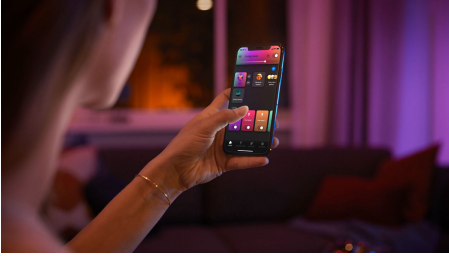

Easy smart lighting

Perfectly even, powerful light. This large LED panel offers millions of shades of white and colour light in a sleek white aluminium frame. Its semi flush-mount design provides depth, and its simplicity makes it a sophisticated choice for any room.

Easy smart lighting

- Control up to 10 lights with the Bluetooth app
- Control lights with your voice*
- Create a personalised experience with colourful smart light
- Set the right mood with warm to cool white light
- Get the perfect light recipes for your daily activities
- Unlock the full suite of smart lighting features with the Bridge

Highlights

Control up to 10 lights with the Bluetooth app

With the Hue Bluetooth app, you can control your Hue smart lights in a single room of your home. Add up to 10 smart lights and control them all with just the touch of a button on your mobile device.

Create a personalised experience with colourful smart light

Transform your home with over 16 million colours, instantly creating the right atmosphere for any event. With the touch of a button, you can set a festive mood for a party, turn your living room into a movie theatre, enhance your home decor with colour accents, and much more.