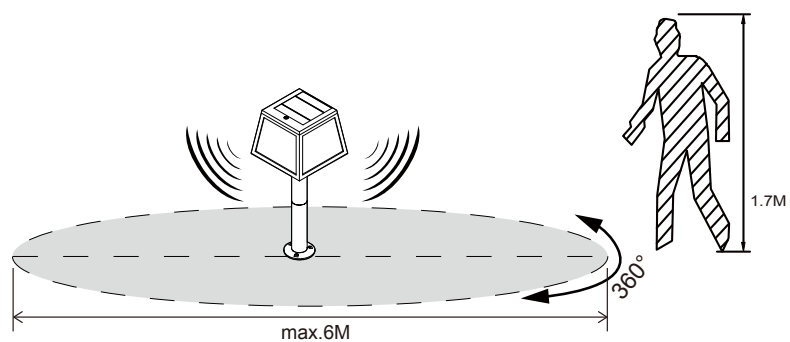

Art.Nr.:901074
www.eglo.com

Mode: 1

Mode: 2

Mode: 3

Frequency: 5725-5875 MHz ,Max.: -10.89dBm