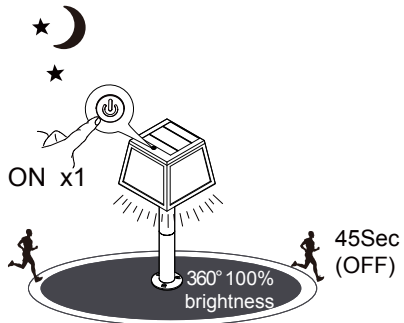

Art.Nr.:901074
www.eglo.com

Mode: 1

Mode: 2

Mode: 3

Frequency: 5725-5875 MHz ,Max.: -10.89dBm