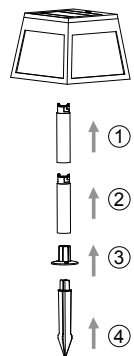

Art.Nr.:901074
www.eglo.com

Mode: 1

Mode: 2

Mode: 3

Frequency: 5725-5875 MHz ,Max.: -10.89dBm