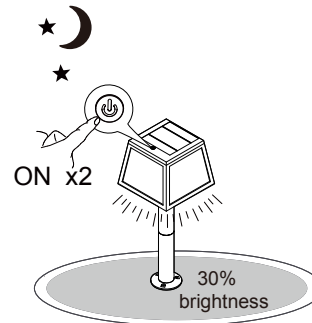

Art.Nr.:901074
www.eglo.com

Mode: 1

Mode: 2

Mode: 3

Frequency: 5725-5875 MHz ,Max.: -10.89dBm