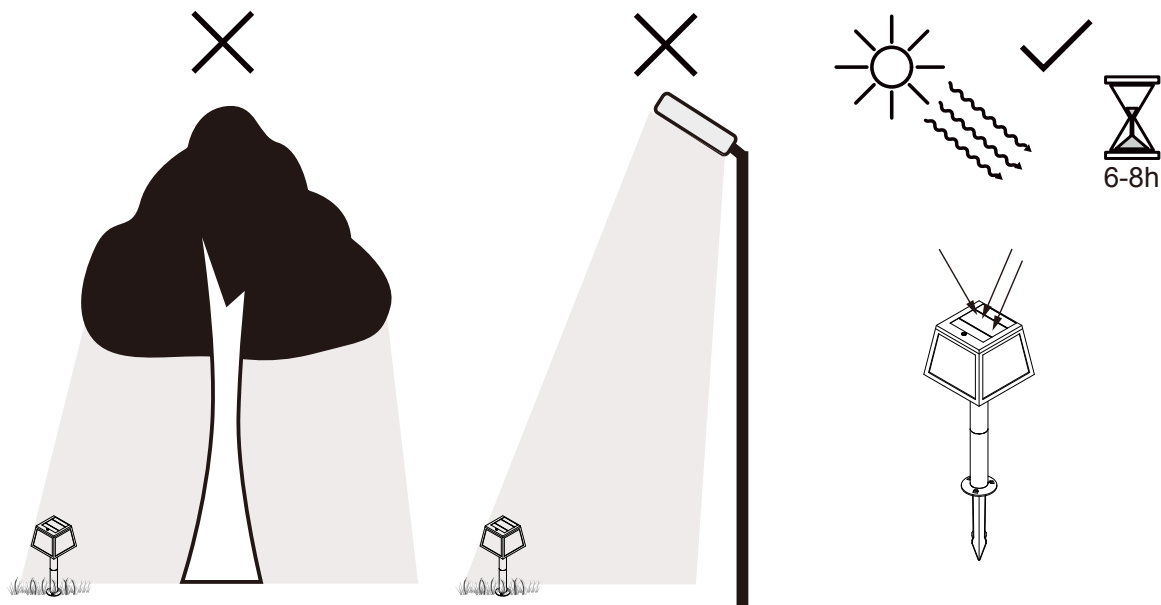

Art.Nr.:901074
www.eglo.com

Mode: 1

Mode: 2

Mode: 3

Frequency: 5725-5875 MHz ,Max.: -10.89dBm