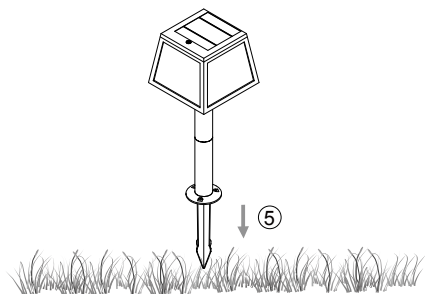

Art.Nr.:901074
www.eglo.com

Mode: 1

Mode: 2

Mode: 3

Frequency: 5725-5875 MHz ,Max.: -10.89dBm