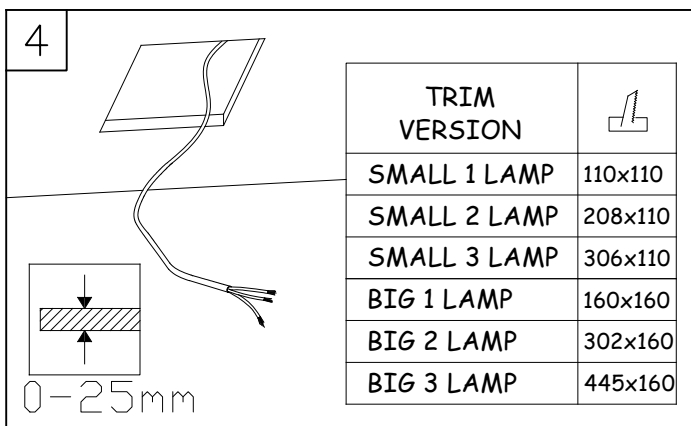

GX8.5

G53

GU5.3

MULTIDIR EVO S				
VERSION	POSITION 1	POSITION 2	POSITION 3	POSITION 4
GU5.3	✓ Hmax 50mm	✓ Hmax 75mm	✓ Hmax 95mm	✓
GU10	X	✓ Hmax 50mm	✓ Hmax 75mm	✓

MULTIDIR EVO L				
VERSION	POSITION 1	POSITION 2	POSITION 3	POSITION 4
GU10	X	✓ Hmax 80mm	✓ Hmax 100mm	✓
GX8.5	X	✓	✓	✓
G53	✓ Hmax 77mm	✓ Hmax 102mm	✓ Hmax 122mm	✓
G8.5	X	✓	✓	✓
LED ZHAGA	X	X	✓	✓

↓ TRIM VERSION

↓ TRIMLESS VERSION

3

TRIMLESS VERSION	
SMALL 1 LAMP	108x108
SMALL 2 LAMP	206x108
SMALL 3 LAMP	304x108
BIG 1 LAMP	156x156
BIG 2 LAMP	300x156
BIG 3 LAMP	444x156

0-25mm