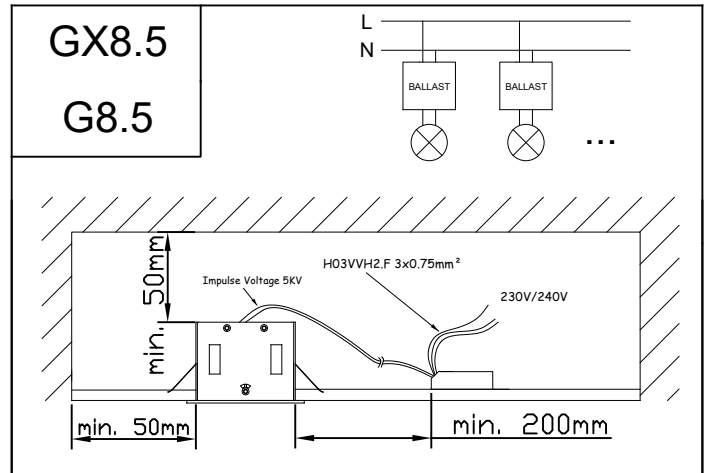

GX8.5

G53

GU5.3

MULTIDIR EVO S				
VERSION	POSITION 1	POSITION 2	POSITION 3	POSITION 4
GU5.3	✓ Hmax 50mm	✓ Hmax 75mm	✓ Hmax 95mm	✓
GU10	X	✓ Hmax 50mm	✓ Hmax 75mm	✓

MULTIDIR EVO L				
VERSION	POSITION 1	POSITION 2	POSITION 3	POSITION 4
GU10	X	✓ Hmax 80mm	✓ Hmax 100mm	✓
GX8.5	X	✓	✓	✓
G53	✓ Hmax 77mm	✓ Hmax 102mm	✓ Hmax 122mm	✓
G8.5	X	✓	✓	✓
LED ZHAGA	X	X	✓	✓

↓ TRIM VERSION

↓ TRIMLESS VERSION

3

TRIMLESS VERSION	
SMALL 1 LAMP	108x108
SMALL 2 LAMP	206x108
SMALL 3 LAMP	304x108
BIG 1 LAMP	156x156
BIG 2 LAMP	300x156
BIG 3 LAMP	444x156

0-25mm