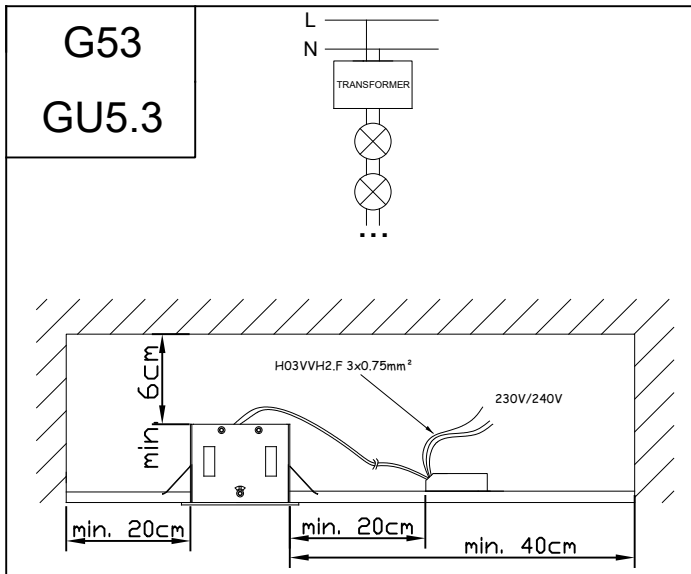

GX8.5

G53

GU5.3

MULTIDIR EVO S				
VERSION	POSITION 1	POSITION 2	POSITION 3	POSITION 4
GU5.3	✓ Hmax 50mm	✓ Hmax 75mm	✓ Hmax 95mm	✓
GU10	X	✓ Hmax 50mm	✓ Hmax 75mm	✓

MULTIDIR EVO L				
VERSION	POSITION 1	POSITION 2	POSITION 3	POSITION 4
GU10	X	✓ Hmax 80mm	✓ Hmax 100mm	✓
GX8.5	X	✓	✓	✓
G53	✓ Hmax 77mm	✓ Hmax 102mm	✓ Hmax 122mm	✓
G8.5	X	✓	✓	✓
LED ZHAGA	X	X	✓	✓

↓ TRIM VERSION

↓ TRIMLESS VERSION

3

TRIMLESS VERSION	
SMALL 1 LAMP	108x108
SMALL 2 LAMP	206x108
SMALL 3 LAMP	304x108
BIG 1 LAMP	156x156
BIG 2 LAMP	300x156
BIG 3 LAMP	444x156

0-25mm