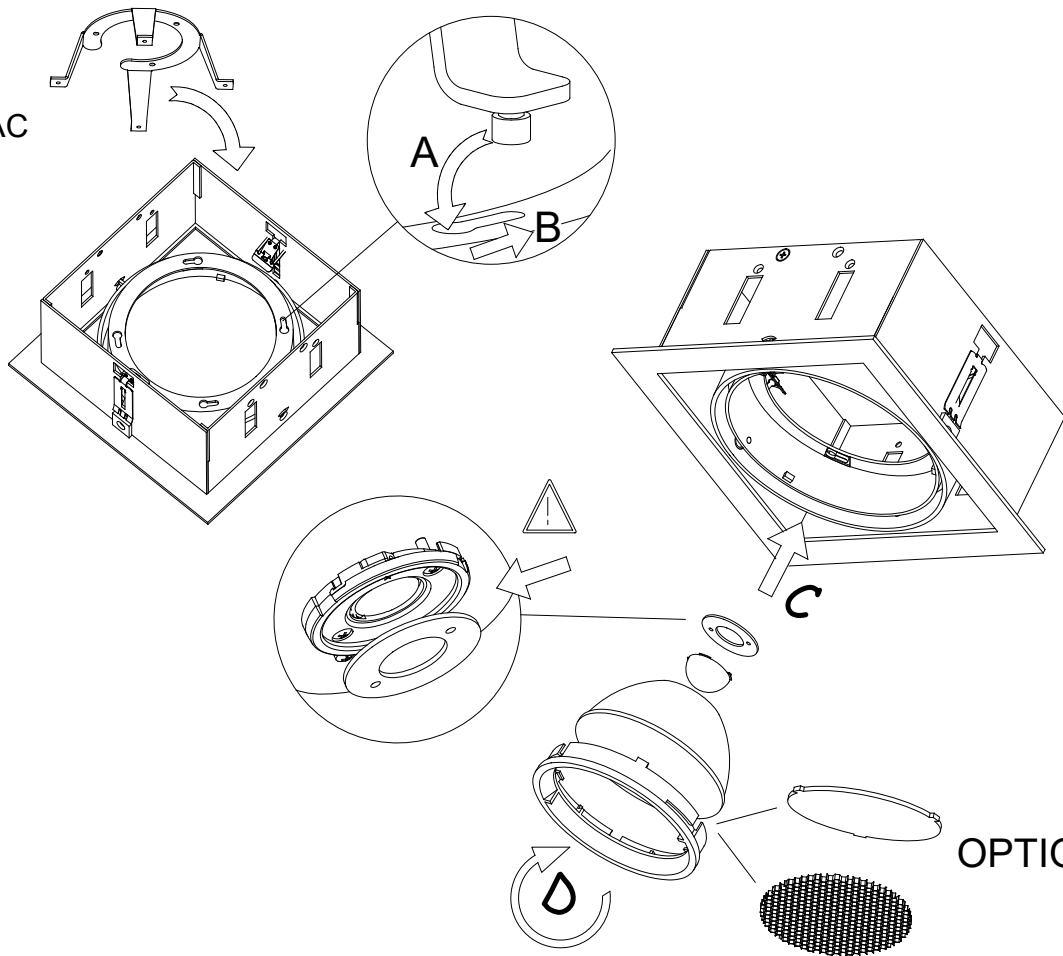

1

MULTIDIR
STRUCTURES

TRIM

TRIMLESS

OFF

KIT GU10

KIT GX8.5

KIT LED / LED AC

KIT G53

KIT G8.5

KIT GU5.3

2

LED / LED AC

G8.5

OPTIONAL

GU10

GX8.5

G53

GU5.3

MULTIDIR EVO S				
VERSION	POSITION 1	POSITION 2	POSITION 3	POSITION 4
GU5.3	✓ Hmax 50mm	✓ Hmax 75mm	✓ Hmax 95mm	✓
GU10	X	✓ Hmax 50mm	✓ Hmax 75mm	✓

MULTIDIR EVO L				
VERSION	POSITION 1	POSITION 2	POSITION 3	POSITION 4
GU10	X	✓ Hmax 80mm	✓ Hmax 100mm	✓
GX8.5	X	✓	✓	✓
G53	✓ Hmax 77mm	✓ Hmax 102mm	✓ Hmax 122mm	✓
G8.5	X	✓	✓	✓
LED ZHAGA	X	X	✓	✓

↓ TRIM VERSION

↓ TRIMLESS VERSION

3

TRIMLESS VERSION	
SMALL 1 LAMP	108x108
SMALL 2 LAMP	206x108
SMALL 3 LAMP	304x108
BIG 1 LAMP	156x156
BIG 2 LAMP	300x156
BIG 3 LAMP	444x156

0-25mm