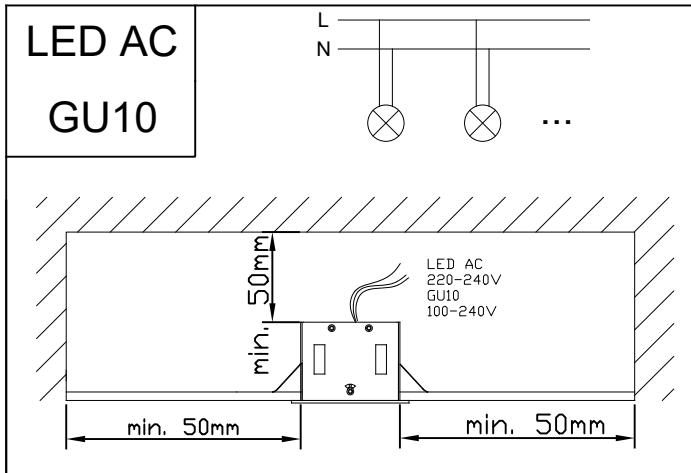

GX8.5

G53

GU5.3

MULTIDIR EVO S				
VERSION	POSITION 1	POSITION 2	POSITION 3	POSITION 4
GU5.3	✓ Hmax 50mm	✓ Hmax 75mm	✓ Hmax 95mm	✓
GU10	X	✓ Hmax 50mm	✓ Hmax 75mm	✓

MULTIDIR EVO L				
VERSION	POSITION 1	POSITION 2	POSITION 3	POSITION 4
GU10	X	✓ Hmax 80mm	✓ Hmax 100mm	✓
GX8.5	X	✓	✓	✓
G53	✓ Hmax 77mm	✓ Hmax 102mm	✓ Hmax 122mm	✓
G8.5	X	✓	✓	✓
LED ZHAGA	X	X	✓	✓

↓ TRIM VERSION

↓ TRIMLESS VERSION

3

TRIMLESS VERSION	
SMALL 1 LAMP	108x108
SMALL 2 LAMP	206x108
SMALL 3 LAMP	304x108
BIG 1 LAMP	156x156
BIG 2 LAMP	300x156
BIG 3 LAMP	444x156

0-25mm