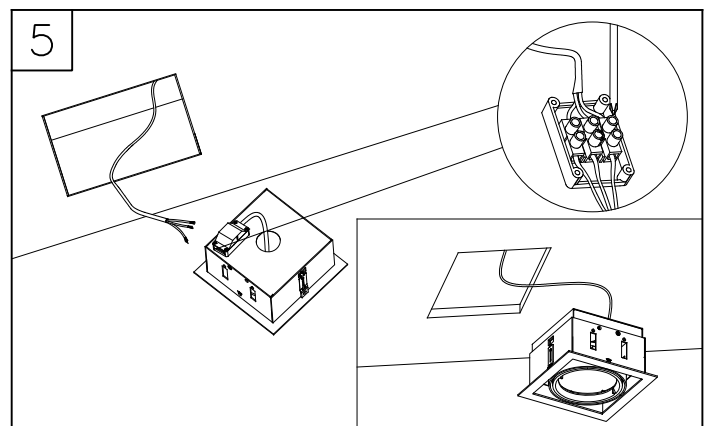

GX8.5

G53

GU5.3

MULTIDIR EVO S				
VERSION	POSITION 1	POSITION 2	POSITION 3	POSITION 4
GU5.3	✓ Hmax 50mm	✓ Hmax 75mm	✓ Hmax 95mm	✓
GU10	X	✓ Hmax 50mm	✓ Hmax 75mm	✓

MULTIDIR EVO L				
VERSION	POSITION 1	POSITION 2	POSITION 3	POSITION 4
GU10	X	✓ Hmax 80mm	✓ Hmax 100mm	✓
GX8.5	X	✓	✓	✓
G53	✓ Hmax 77mm	✓ Hmax 102mm	✓ Hmax 122mm	✓
G8.5	X	✓	✓	✓
LED ZHAGA	X	X	✓	✓

↓ TRIM VERSION

↓ TRIMLESS VERSION

3

TRIMLESS VERSION	
SMALL 1 LAMP	108x108
SMALL 2 LAMP	206x108
SMALL 3 LAMP	304x108
BIG 1 LAMP	156x156
BIG 2 LAMP	300x156
BIG 3 LAMP	444x156

0-25mm