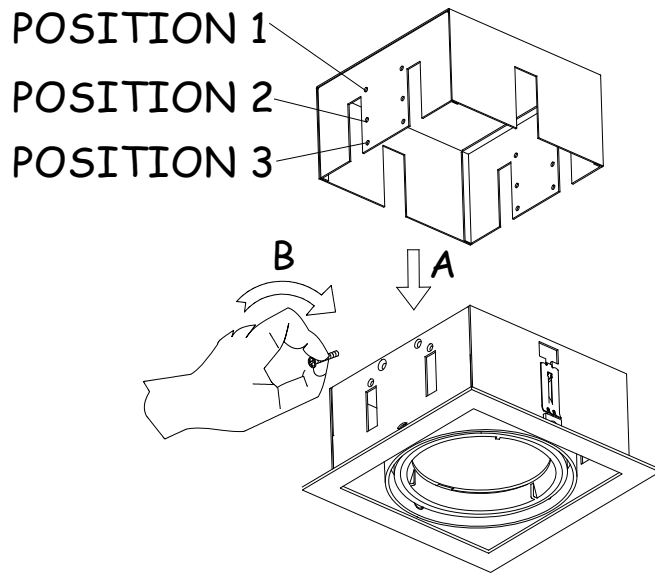

GX8.5

G53

GU5.3

MULTIDIR EVO S				
VERSION	POSITION 1	POSITION 2	POSITION 3	POSITION 4
GU5.3	✓ Hmax 50mm	✓ Hmax 75mm	✓ Hmax 95mm	✓
GU10	X	✓ Hmax 50mm	✓ Hmax 75mm	✓

MULTIDIR EVO L				
VERSION	POSITION 1	POSITION 2	POSITION 3	POSITION 4
GU10	X	✓ Hmax 80mm	✓ Hmax 100mm	✓
GX8.5	X	✓	✓	✓
G53	✓ Hmax 77mm	✓ Hmax 102mm	✓ Hmax 122mm	✓
G8.5	X	✓	✓	✓
LED ZHAGA	X	X	✓	✓

↓ TRIM VERSION

↓ TRIMLESS VERSION

3

TRIMLESS VERSION	
SMALL 1 LAMP	108x108
SMALL 2 LAMP	206x108
SMALL 3 LAMP	304x108
BIG 1 LAMP	156x156
BIG 2 LAMP	300x156
BIG 3 LAMP	444x156

0-25mm