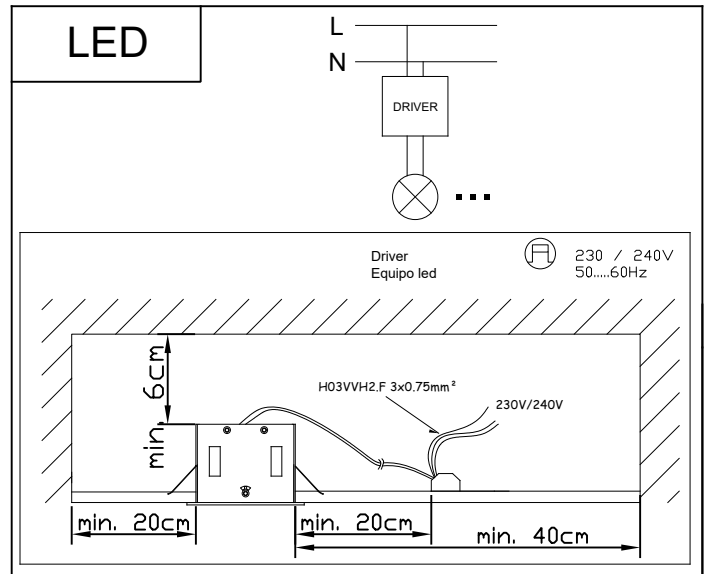

GX8.5

G53

GU5.3

MULTIDIR EVO S				
VERSION	POSITION 1	POSITION 2	POSITION 3	POSITION 4
GU5.3	✓ Hmax 50mm	✓ Hmax 75mm	✓ Hmax 95mm	✓
GU10	X	✓ Hmax 50mm	✓ Hmax 75mm	✓

MULTIDIR EVO L				
VERSION	POSITION 1	POSITION 2	POSITION 3	POSITION 4
GU10	X	✓ Hmax 80mm	✓ Hmax 100mm	✓
GX8.5	X	✓	✓	✓
G53	✓ Hmax 77mm	✓ Hmax 102mm	✓ Hmax 122mm	✓
G8.5	X	✓	✓	✓
LED ZHAGA	X	X	✓	✓

↓ TRIM VERSION

↓ TRIMLESS VERSION

3

TRIMLESS VERSION	
SMALL 1 LAMP	108x108
SMALL 2 LAMP	206x108
SMALL 3 LAMP	304x108
BIG 1 LAMP	156x156
BIG 2 LAMP	300x156
BIG 3 LAMP	444x156

0-25mm