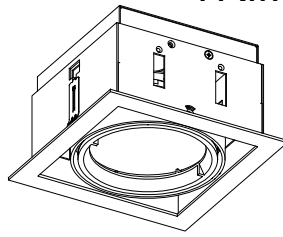

1

MULTIDIR
STRUCTURES

TRIM

TRIMLESS

OFF

KIT GU10

KIT GX8.5

KIT LED / LED AC

GX8.5

G53

GU5.3

MULTIDIR EVO S				
VERSION	POSITION 1	POSITION 2	POSITION 3	POSITION 4
GU5.3	✓ Hmax 50mm	✓ Hmax 75mm	✓ Hmax 95mm	✓
GU10	X	✓ Hmax 50mm	✓ Hmax 75mm	✓

MULTIDIR EVO L				
VERSION	POSITION 1	POSITION 2	POSITION 3	POSITION 4
GU10	X	✓ Hmax 80mm	✓ Hmax 100mm	✓
GX8.5	X	✓	✓	✓
G53	✓ Hmax 77mm	✓ Hmax 102mm	✓ Hmax 122mm	✓
G8.5	X	✓	✓	✓
LED ZHAGA	X	X	✓	✓

↓ TRIM VERSION

↓ TRIMLESS VERSION

3

TRIMLESS VERSION	
SMALL 1 LAMP	108x108
SMALL 2 LAMP	206x108
SMALL 3 LAMP	304x108
BIG 1 LAMP	156x156
BIG 2 LAMP	300x156
BIG 3 LAMP	444x156

0-25mm