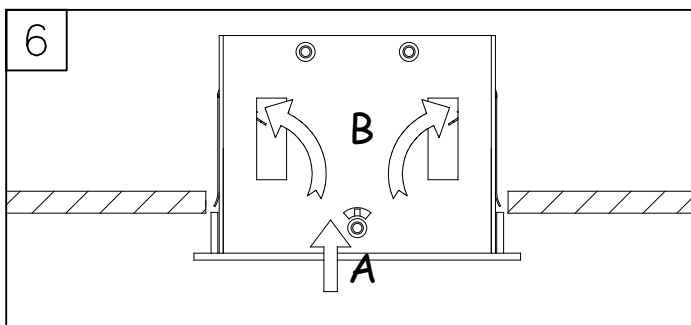

GX8.5

G53

GU5.3

MULTIDIR EVO S				
VERSION	POSITION 1	POSITION 2	POSITION 3	POSITION 4
GU5.3	✓ Hmax 50mm	✓ Hmax 75mm	✓ Hmax 95mm	✓
GU10	X	✓ Hmax 50mm	✓ Hmax 75mm	✓

MULTIDIR EVO L				
VERSION	POSITION 1	POSITION 2	POSITION 3	POSITION 4
GU10	X	✓ Hmax 80mm	✓ Hmax 100mm	✓
GX8.5	X	✓	✓	✓
G53	✓ Hmax 77mm	✓ Hmax 102mm	✓ Hmax 122mm	✓
G8.5	X	✓	✓	✓
LED ZHAGA	X	X	✓	✓

↓ TRIM VERSION

↓ TRIMLESS VERSION

3

TRIMLESS VERSION	
SMALL 1 LAMP	108x108
SMALL 2 LAMP	206x108
SMALL 3 LAMP	304x108
BIG 1 LAMP	156x156
BIG 2 LAMP	300x156
BIG 3 LAMP	444x156

0-25mm