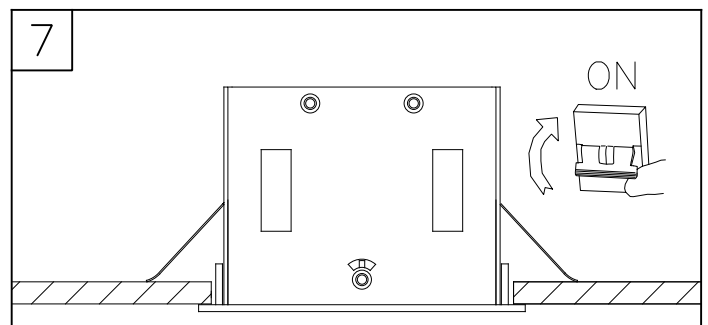

GX8.5

G53

GU5.3

MULTIDIR EVO S				
VERSION	POSITION 1	POSITION 2	POSITION 3	POSITION 4
GU5.3	✓ Hmax 50mm	✓ Hmax 75mm	✓ Hmax 95mm	✓
GU10	X	✓ Hmax 50mm	✓ Hmax 75mm	✓

MULTIDIR EVO L				
VERSION	POSITION 1	POSITION 2	POSITION 3	POSITION 4
GU10	X	✓ Hmax 80mm	✓ Hmax 100mm	✓
GX8.5	X	✓	✓	✓
G53	✓ Hmax 77mm	✓ Hmax 102mm	✓ Hmax 122mm	✓
G8.5	X	✓	✓	✓
LED ZHAGA	X	X	✓	✓

↓ TRIM VERSION

↓ TRIMLESS VERSION

3

TRIMLESS VERSION	
SMALL 1 LAMP	108x108
SMALL 2 LAMP	206x108
SMALL 3 LAMP	304x108
BIG 1 LAMP	156x156
BIG 2 LAMP	300x156
BIG 3 LAMP	444x156

0-25mm