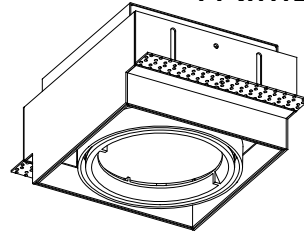

1

MULTIDIR
STRUCTURES

TRIM

TRIMLESS

OFF

KIT GU10

KIT GX8.5

KIT LED / LED AC

GX8.5

G53

GU5.3

MULTIDIR EVO S				
VERSION	POSITION 1	POSITION 2	POSITION 3	POSITION 4
GU5.3	✓ Hmax 50mm	✓ Hmax 75mm	✓ Hmax 95mm	✓
GU10	X	✓ Hmax 50mm	✓ Hmax 75mm	✓

MULTIDIR EVO L				
VERSION	POSITION 1	POSITION 2	POSITION 3	POSITION 4
GU10	X	✓ Hmax 80mm	✓ Hmax 100mm	✓
GX8.5	X	✓	✓	✓
G53	✓ Hmax 77mm	✓ Hmax 102mm	✓ Hmax 122mm	✓
G8.5	X	✓	✓	✓
LED ZHAGA	X	X	✓	✓

↓ TRIM VERSION

↓ TRIMLESS VERSION

3

TRIMLESS VERSION	
SMALL 1 LAMP	108x108
SMALL 2 LAMP	206x108
SMALL 3 LAMP	304x108
BIG 1 LAMP	156x156
BIG 2 LAMP	300x156
BIG 3 LAMP	444x156

0-25mm