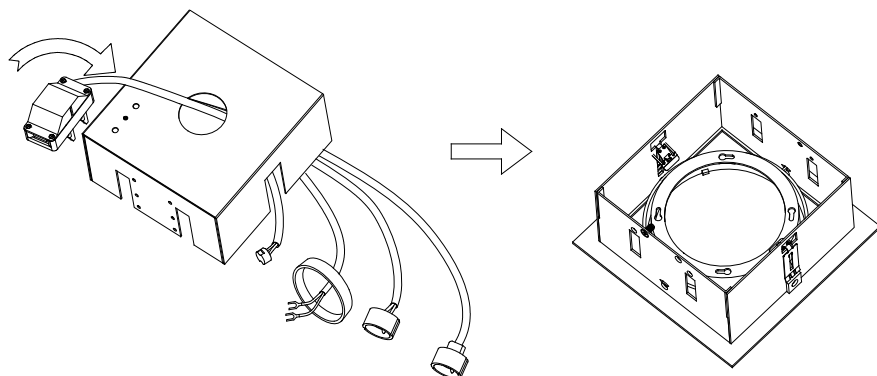

1

MULTIDIR
STRUCTURES

TRIM

TRIMLESS

OFF

KIT GU10

KIT GX8.5

KIT LED / LED AC

KIT G53

KIT G8.5

KIT GU5.3

2

LED / LED AC

G8.5

OPTIONAL

GU10

GX8.5

G53

GU5.3

MULTIDIR EVO S				
VERSION	POSITION 1	POSITION 2	POSITION 3	POSITION 4
GU5.3	✓ Hmax 50mm	✓ Hmax 75mm	✓ Hmax 95mm	✓
GU10	X	✓ Hmax 50mm	✓ Hmax 75mm	✓

MULTIDIR EVO L				
VERSION	POSITION 1	POSITION 2	POSITION 3	POSITION 4
GU10	X	✓ Hmax 80mm	✓ Hmax 100mm	✓
GX8.5	X	✓	✓	✓
G53	✓ Hmax 77mm	✓ Hmax 102mm	✓ Hmax 122mm	✓
G8.5	X	✓	✓	✓
LED ZHAGA	X	X	✓	✓

↓ TRIM VERSION

↓ TRIMLESS VERSION

3

TRIMLESS VERSION	
SMALL 1 LAMP	108x108
SMALL 2 LAMP	206x108
SMALL 3 LAMP	304x108
BIG 1 LAMP	156x156
BIG 2 LAMP	300x156
BIG 3 LAMP	444x156

0-25mm