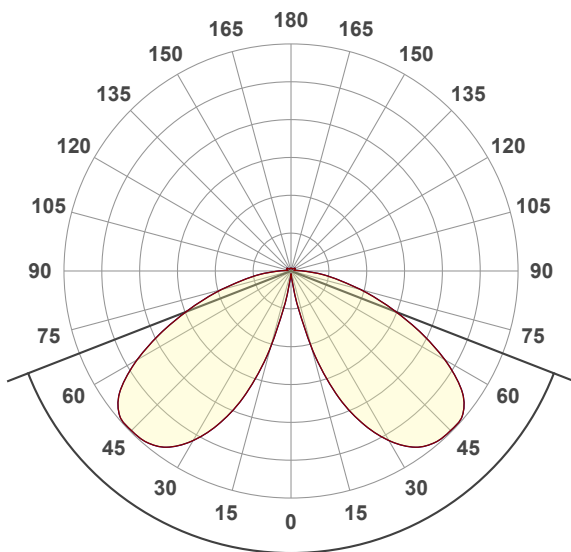

NUURA

Blossi Table

Nordic Gold / Clear

LIGHT CALCULATIONS

Light efficiency:

44 Lumen/Watt

Light quality:

CRI: 84,1

Color temperature:

2585 K