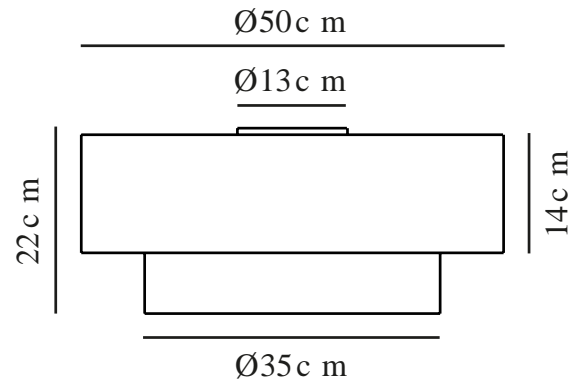

MALODIN | CEILING LIGHT | BEIGE

2512436009

nordlux®

Voltage (V): 220-240 Volt

IP degree: IP20

Maximum bulb wattage (W): 40

Class (Class 1, Class 2, Class 3):

Class 2 (Double isolated)

Socket type: E27

Parallel connection: False

Primary material: Textile

Secondary material: Metal

Colour: Beige

IK degree: IK00

Height (cm) : 22

Shade Diameter (cm): 50

Length (cm): 50

EAN: 5704924024573

TUN: 2439902

Item Number: 2512436009

Pcs Per Master Carton: 3

Sales Box Height (cm): 15.5

Sales Box Width(cm): 52

Sales Box Depth (cm): 52