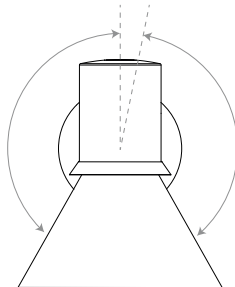

Shade Rotational
Movement