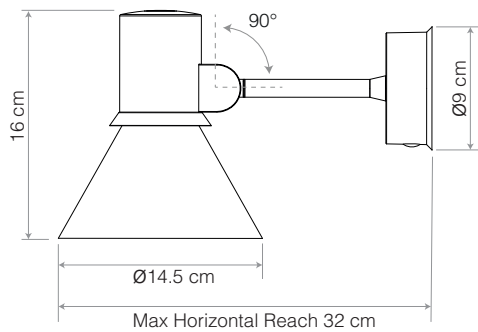

Type 80™ Wall Light

Type 80™ Collection | Technical Sheet

ANGLEPOISE®

Launched In 2019 | Designed by Sir Kenneth Grange