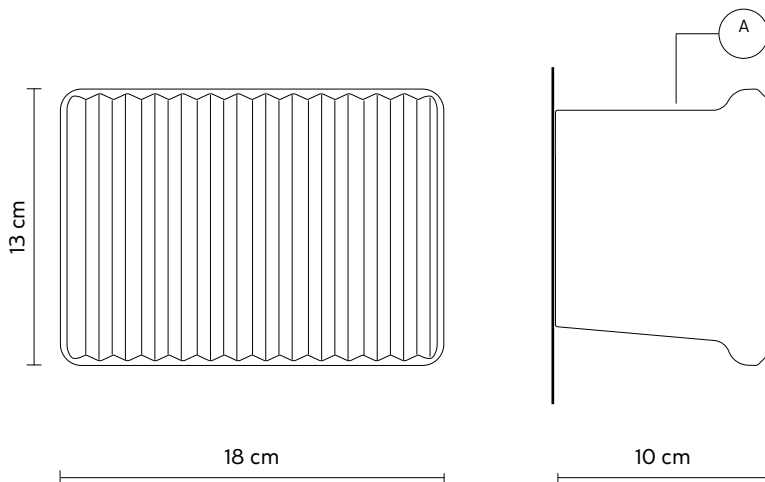

UMARELL wall lamp

Giorgio Biscaro design

year 2019

DATA SHEET - AP199HT INT

LAMP "A"

material ceramic
colour matt white

ELECTRICAL SYSTEM

source 2x LED
top 7,35W, 958lumen
down 2,4W, 324lumen
(tot 1282 lumen)
3000K CRI ≥ 80
class A+

PACKAGING

n° cartons 1
net weight/kg 0,8
gross weight/kg 1,3
packaging/cm 24x24x39

LIGHT EMISSION

bidirectional

 direct
 filtered
 indirect
 absence

COMPLIANT WITH

IEC 60598-1:2014
EN 60598-1:2015

degree of protection IP20
LED equipped