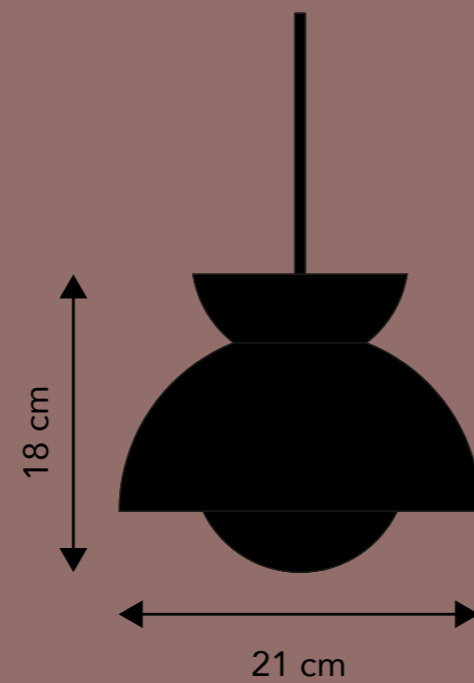

# BUTTERFLY.

Designer: Toni Rie

Steel Blue Matt  
Art.no. 125258

Red Matt  
Art.no. 125256

Green Matt  
Art.no. 125257

Tan Grey Matt  
Art.no. 125255

## PENDANT.

Materials:  
Metal. Matt painted / Glass. Opal White.

Cord:  
300 cm black fabric

Ceiling canopy:  
ø11.5 cm x H2.5 cm. Black plastic.

Socket/bulb (not incl.)  
E14 max. max. 25W  
Learn more about e.g. Kelvin, Lumen, Watt - see our homepage. Click [here](#).

Pale Green Matt  
Art.no. 125254