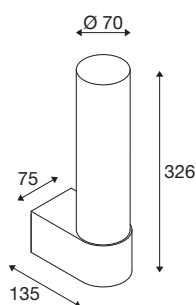

### TECHNICAL DATA

Item no.	1007613
IP Code	IP44
Assembly	Surface
Assembly details	Wall
Primary nominal voltage	220-240V ~50/60Hz
Secondary power / voltage	700 mA
Safety class	I
Wattage	8 W
Minimum ambient temperature	-20 °C
Maximum ambient temperature	35 °C
Operating efficiency (LOR)	0,91
Number of luminaires at LS B16A	74
Number of luminaires at LS C16A	149
Level of inrush current	15 A
Duration of inrush current	100 µs
Stroboscopic effect (SVM)	0.02
Lumen	560 lm
Colour temperature	3000 Kelvin
Color	white
CRI	90
LXXBXX data	L70B50
Service life	30000 h

## Light Source

1807498		<b>Risk Group</b>	0
		<b>Length</b>	13.5 cm
		<b>Width</b>	7.5 cm
		<b>Height</b>	32.6 cm
		<b>Net weight</b>	1.5 kg
		<b>Gross weight</b>	1.605 kg
		<b>BIG WHITE Page</b>	325