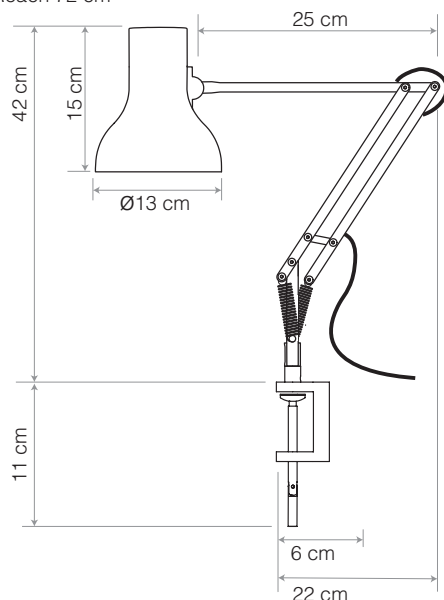

# Type 75™ Mini Lamp with Desk Clamp

ANGLEPOISE®

Type 75™ Mini Collection | Technical Sheet

Launched In 2011 | Designed by Sir Kenneth Grange

Max Horizontal Reach 55 cm  
Max Vertical Reach 72 cm

## Description

Designed to clamp to any horizontal surface of between 7 and 60mm thick, our Type Range Desk Clamp extends the functional possibilities of our best-selling Type 75™ Mini desk lamp. Now scaled down to its corresponding products, it is more compact, convenient and versatile than ever before.

## Dimensions

- Shade diameter:  $\varnothing$ 13cm
- Shade height: 15cm
- Max reach: 55cm (from clamp to shade)
- Clamp dimensions (h x w x d): 11cm x 3.7cm x 6cm
- Clamp Range: Thicknesses from 0.7cm to 6cm max
- Cable length: 180cm
- Lamp Packaging (L x W x H): 23cm x 16.5cm x 46.5cm
- Lamp Packaged Weight: 2.79kg
- Clamp Packaging (L x W x H): 15cm x 10cm x 5.5cm
- Clamp Packaged Weight: 0.5 kg