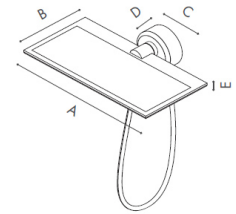

GIÙUP
GIÙUP AP-20

GIÙUP AP

Classe energetica.
Energy class.

Art.

Art.	A cm	B cm	C cm	D cm	E cm
GIÙUP AP 20	30,2	15	Ø8	2,5	1
GIÙUP AP 40	30,2	15	Ø8	2,5	1

Luminaires

Hersteller	ICONE
Article number	GIÙUP AP-20
Product name	GIÙUP
Product group	wall-mounted luminaire
Mounting type	Surface mounted
Mounting place	Wall
Designer	Marco Pagnoncelli
Test mark	CE

Dimensions

Length/Width/Height	302mm/25mm/80mm
Installation depth	1800

Light Source

Lamp type	1 x LED
ZVEI / ILCOS	LED / LED
Lamp power	20 W
System power	20 W
Light flux	1900 lm
Colour temperature	3000K
Colour rendering	1B
Lifetime	50000 h