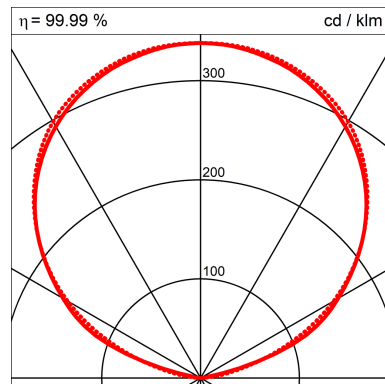

GIÙUP
GIÙUP AP-20

GIÙUP AP

Classe energetica.
Energy class.

Art.

Art.	A cm	B cm	C cm	D cm	E cm
GIÙUP AP 20	30,2	15	Ø8	2,5	1
GIÙUP AP 40	30,2	15	Ø8	2,5	1

Luminaires

Hersteller	ICONE
Article number	GIÙUP AP-20
Product name	GIÙUP
Product group	wall-mounted luminaire
Mounting type	Surface mounted
Mounting place	Wall
Designer	Marco Pagnoncelli
Test mark	CE

Dimensions

Length/Width/Height	302mm/25mm/80mm
Installation depth	1800

Light Source

Lamp type	1 x LED
ZVEI / ILCOS	LED / LED
Lamp power	20 W
System power	20 W
Light flux	1900 lm
Colour temperature	3000K
Colour rendering	1B
Lifetime	50000 h