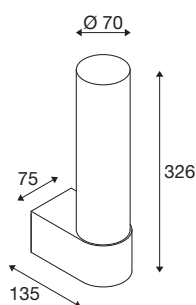

TECHNICAL DATA

Item no.	1007615
IP Code	IP44
Assembly	Surface
Assembly details	Wall
Primary nominal voltage	220-240V ~50/60Hz
Secondary power / voltage	700 mA
Safety class	I
Wattage	8 W
Minimum ambient temperature	-20 °C
Maximum ambient temperature	35 °C
Operating efficiency (LOR)	0,91
Number of luminaires at LS B16A	74
Number of luminaires at LS C16A	149
Level of inrush current	15 A
Duration of inrush current	100 µs
Stroboscopic effect (SVM)	0.02
Lumen	560 lm
Colour temperature	3000 Kelvin
Color	chrome
CRI	90
LXXBXX data	L70B50
Service life	30000 h

Light Source

1807498		Risk Group	0
		Length	13.5 cm
		Width	7.5 cm
		Height	32.6 cm
		Net weight	1.5 kg
		Gross weight	1.605 kg
		BIG WHITE Page	325