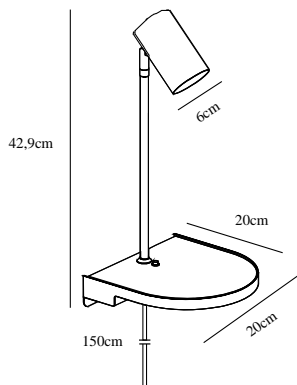

CODY | WALL LIGHTING | GREEN

2112001023

nordlux®

Voltage (V): 230 Volt
IP degree if the fixture includes two types of IP degree: IP20
Maximum compatible bulb wattage (W): 15W
Class (Class I, Class II, Class III): Class 2 (Double isolated)
Lampholder type (eg, E27/E14, etc): GU10
Switch placement: On the fixture

Primary material: Metal
Color of the cable: Black
Length of the cable (cm): 150
Is the cable replaceable: False

Color: Green
Height (cm): 42.9
Width (cm): 20
Tube Diameter (cm): 1.13
Shade Diameter (cm): 6
Base Dimension (cm): 20
Length (cm): 20
Projection (cm): 20
Tilt Angle (°): 90
Turning Angle (°): 350

EAN: 5704924005121
TUN: 2148696
Item Number: 2112001023

Pcs Per Master Carton: 3
Sales Box Height (cm): 39
Sales Box Width(cm): 21
Sales Box Depth (cm): 21
Sales Box Volume m³ : 0.0172
Net weight of the luminaire (kg): 1.45