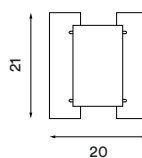

**Switch:** Detachable pull string switch

**Bulb:** E27, Max. 60 W

**Voltage:** 220V - 240V - 50/60Hz

**Net weight:** 1.0 kg

**Minimum order size:** 2

**Spare part available:** Wall bracket

## Dimensions and light direction: