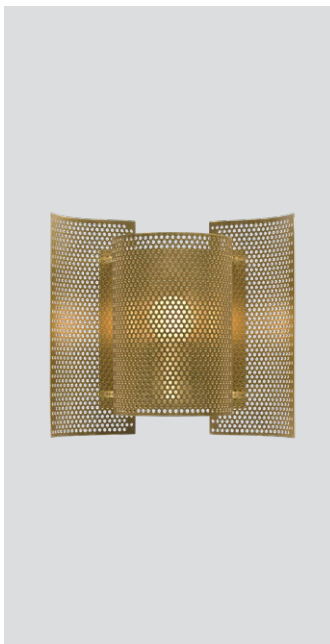

# Butterfly perforated

Butterfly perforated white  
– Item no. 324

Butterfly perforated brass  
– Item no. 325

Butterfly perforated dark green  
– Item no. 326

**Product type:** Wall lamp

**Design:** Sven I. Dysthe, 1964

**Shade material:** Perforated steel or brass

**Shade colour:** White, brushed brass or dark green

**Body material:** Steel

**Body colour:** White, brass or dark green

**Wire:** White silk (white version),  
black silk (brass and dark green versions), 190 cm

## Dimensions and light direction: