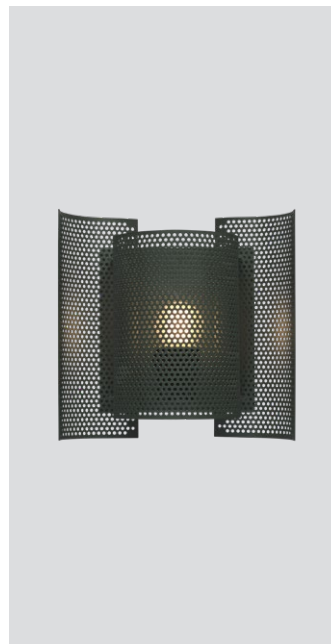

# Butterfly perforated

Butterfly perforated white  
– Item no. 324

Butterfly perforated brass  
– Item no. 325

Butterfly perforated dark green  
– Item no. 326

**Product type:** Wall lamp

**Design:** Sven I. Dysthe, 1964

**Shade material:** Perforated steel or brass

**Shade colour:** White, brushed brass or dark green

**Body material:** Steel

**Body colour:** White, brass or dark green

**Wire:** White silk (white version),  
black silk (brass and dark green versions), 190 cm

**Switch:** Detachable pull string switch

**Bulb:** E27, Max. 60 W

**Voltage:** 220V - 240V - 50/60Hz

**Net weight:** 1.0 kg

**Minimum order size:** 2

**Spare part available:** Wall bracket

## Recommended bulb:

LED – 11 W

H – 42 W