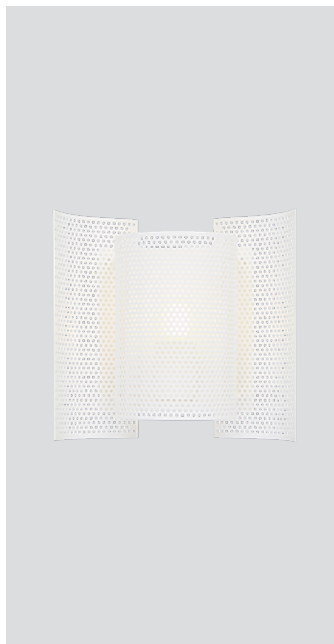

# Butterfly perforated

Butterfly perforated white  
– Item no. 324

Butterfly perforated brass  
– Item no. 325

Butterfly perforated dark green  
– Item no. 326

**Product type:** Wall lamp

**Design:** Sven I. Dysthe, 1964

**Shade material:** Perforated steel or brass

**Shade colour:** White, brushed brass or dark green

**Body material:** Steel

**Body colour:** White, brass or dark green

**Wire:** White silk (white version),  
black silk (brass and dark green versions), 190 cm

**Switch:** Detachable pull string switch

**Bulb:** E27, Max. 60 W

**Voltage:** 220V - 240V - 50/60Hz

**Net weight:** 1.0 kg

**Minimum order size:** 2

**Spare part available:** Wall bracket

## Dimensions and light direction: