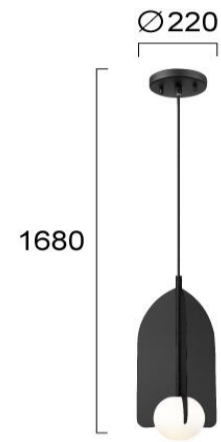

Product Datasheet

Code	4324900
Description	Pendant Light Black Fedora
Family	FEDORA
Type	PENDANT
Type of Lamp	G9
Watt	1 x Max 28W
Volt	220-240V AC
Hertz	50-60 Hz
Class	Class II
IP	IP20
Environment	Indoor
Color	OPAL WHITE / MATT BLACK
Material	GLASS / ELECTROSTATIC PAINTED STEEL
Length	D:220
Height	H:1680
Width	