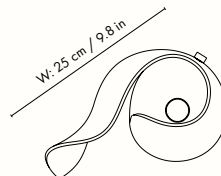

1104264803
Black

Information

Size: W: 25 x H: 23.6 x D: 17.3 cm /

W: 9.8 x H: 9.3 x D: 6.8 in

Material: 100% recycled casted aluminium with black patina. E14 socket and 2.6 metre black cable

Care: Wipe with a damp cloth

Classification: IP20, Class II

Country of origin: China

Net weight: 1.5 kg

Packsize: 1

Measurements

D: 17.3 cm / 6.8 in

H: 23.6 cm / 9.3 in

W: 25 cm / 9.8 in

30 cm / 11.8 in

Oyster Wall Lamp

Made in casted recycled aluminium, the Oyster Wall Lamp has a decorative, organic shape due to its soft, lively curves. Reminiscent of oyster shells gathered at the beach, the texture and finish of the lamp has a distinctive, rough expression owing to the casting process, and the interplay between its curved shape and raw surface creates a compelling contrast. Designed with an LED light source, the Oyster Wall Lamp plays with light and shadow to highlight the uniqueness of the material as well as its organic shape.

1104264804
Black

Information

Size: W: 33.6 x H: 60 x D: 12.7 cm /

W: 13.2 x H: 23.6 x D: 2 in

Material: 100% recycled casted aluminium with black patina. 2.6 metre black cable with dimmer

Care: Wipe with a damp cloth