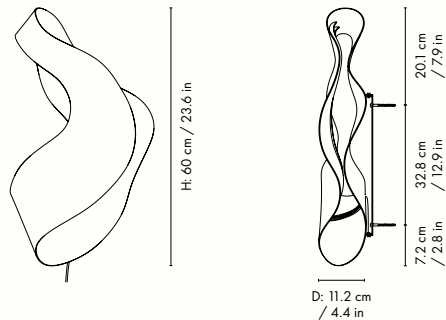

1104264803
Black

Information

Size: W: 25 x H: 23.6 x D: 17.3 cm /

W: 9.8 x H: 9.3 x D: 6.8 in

Material: 100% recycled casted aluminium with black patina. E14 socket and 2.6 metre black cable

Care: Wipe with a damp cloth

30 cm / 11.8 in

Oyster Wall Lamp

Made in casted recycled aluminium, the Oyster Wall Lamp has a decorative, organic shape due to its soft, lively curves. Reminiscent of oyster shells gathered at the beach, the texture and finish of the lamp has a distinctive, rough expression owing to the casting process, and the interplay between its curved shape and raw surface creates a compelling contrast. Designed with an LED light source, the Oyster Wall Lamp plays with light and shadow to highlight the uniqueness of the material as well as its organic shape.

1104264804
Black

Information

Size: W: 33.6 x H: 60 x D: 12.7 cm /

W: 13.2 x H: 23.6 x D: 2 in

Material: 100% recycled casted aluminium with black patina. 2.6 metre black cable with dimmer

Care: Wipe with a damp cloth

Classification: IP20, Class II

Country of origin: China

Net weight: 3.5 kg

Packsize: 1

Measurements

Space to feel comfortably you