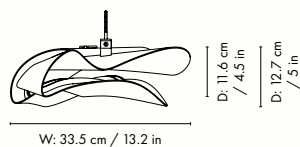

1104264803
Black

Information

Size: W: 25 x H: 23.6 x D: 17.3 cm /

W: 9.8 x H: 9.3 x D: 6.8 in

Material: 100% recycled casted aluminium with black patina. E14 socket and 2.6 metre black cable

Care: Wipe with a damp cloth

Classification: IP20, Class II

Country of origin: China

Net weight: 1.5 kg

Packsize: 1

Measurements

D: 17.3 cm / 6.8 in

H: 23.6 cm / 9.3 in

W: 25 cm / 9.8 in

1104264804
Black

Information

Size: W: 33.6 x H: 60 x D: 12.7 cm /

W: 13.2 x H: 23.6 x D: 2 in

Material: 100% recycled casted aluminium with black patina. 2.6 metre black cable with dimmer

Care: Wipe with a damp cloth

Classification: IP20, Class II

Country of origin: China

Net weight: 3.5 kg

Packsize: 1

Measurements

Space to feel comfortably you