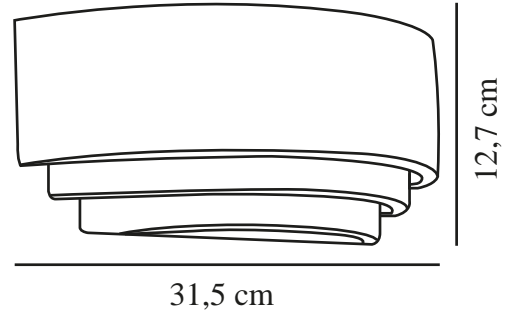

LANCIO OBLONG | WALL LIGHT | WHITE

2412481001

nordlux®

Voltage (V): 220-240 Volt
IP degree: IP20
Maximum bulb wattage (W): 25
Class (Class 1, Class 2, Class 3):
Class 2 (Double isolated)
Socket type: E14
Switch placement: On the cable
Parallel connection: False

Height (cm): 12.7
Width (cm): 31.5
EAN: 5704924018572
TUN: 2378771
Item Number: 2412481001
Pcs Per Master Carton: 3

Sales Box Height (cm): 36
Sales Box Width(cm): 17
Sales Box Depth (cm): 15
Sales Box Volume m³ : 0.0092
Product net weight (kg): 1.77

Primary material: Plaster
Secondary material: Metal
Colour of the cable: White
Length of the cable (cm): 150
Surface material of the cable:
Plastic
Is the cable replaceable: True
Colour: White

- Minimalist style
- Satin-soft surface
- Soft and diffused light