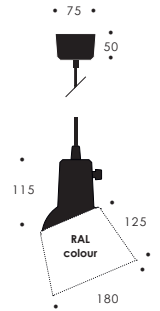

K831

re-edition, 2014
rasch + einsiedler