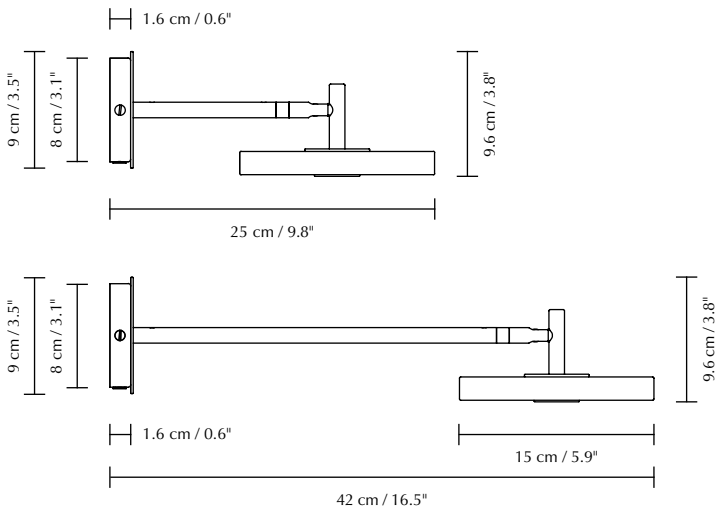

ASTERIA WALL

Designed by Søren Ravn Christensen

Colour variations

Surface mounted lamp

DIMENSIONS (Ø × H × D)

Asteria wall short: 15 × 9.6 × 25 cm / 5.9 × 3.8 × 9.8"
Asteria wall long: 15 × 9.6 × 42 cm / 5.9 × 3.8 × 16.5"

MARKINGS, TESTS & CERTIFICATIONS

CE, UKCA (for indoor use), IP2X

MATERIAL

Steel, aluminium and acrylic
Incl. 2.2 m black cord with driver and plug

WARRANTY

10 years warranty against manufacturer defects

WEIGHT

Asteria wall short: 753 g / 1.7 lb
Asteria wall long: 804 g / 1.8 lb

WEIGHT INCL. PACKAGING

Asteria wall short: 1.5 kg / 3.3 lb
Asteria wall long: 1.7 kg / 3.7 lb

LIGHT SOURCE

12W LED panel built-in, dimmable,
≥50000 lighting hours, 2700 k, 500 lm, CRI 91

PACKAGING DIMENSIONS (L × W × H)

Short: 20 × 29.6 × 11.9 cm / 7.9 × 11.6 × 4.7"
Long: 20 × 46.5 × 11.9 cm / 7.9 × 18.3 × 4.7"

ASSEMBLY TIME

10 min

MEDIA KIT

Photos and press material
Download at umage.presscloud.com

ORDERING INFORMATION

Asteria wall short pearl white	#2274
Asteria wall short black	#2275
Asteria wall short nuance mist	#2276
Asteria wall short nuance olive	#2277
Asteria wall short nuance rose	#2278
Asteria wall short nuance orange	#2279
Asteria wall long pearl white	#2281
Asteria wall long black	#2282
Asteria wall long nuance mist	#2283
Asteria wall long nuance olive	#2284
Asteria wall long nuance rose	#2285
Asteria wall long nuance orange	#2286

UIMAGE