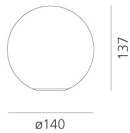

Dioscuri table 14

Michele De Lucchi

IP20    

LUMINAIRE

- Watt: **4W**
- Voltage: **220-240V**
- Delivered lumens output: **188lm**
- CCT: **2700K**
- Efficiency: **75%**
- Efficacy: **46.93lm/W**
- CRI: **80**

DESCRIPTION

Materials: Polycarbonate base with steel ballast; acid-etched blown glass diffuser.

PRODUCT CODE: 1034110A

FEATURES

- Article Code: **1034110A**
- Colour: **White**
- Installation: **Table**
- Material: **blown glass, polycarbonate, steel**
- Series: **Design Collection**
- Environment: **Indoor**
- Area contract: **Residential**
- Emission: **Diffused**
- design by: **Michele De Lucchi**

DIMENSIONS

- Height: **cm 13.7**
- Diameter: **cm 14**

SOURCES NOT INCLUDED

- Category: **LED RETROFIT**
- Number: **1**
- Watt: **6W**
- Socket: **E14**