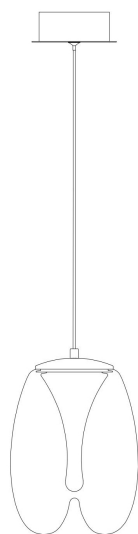

NO.1

NO.2

NO.3

NO.4

MAX 7W
620 Lumen

Model: MOD282PL-L8G3K1

Collection: Modern

Series: Splash

Pendant Lamps

This product contains a light source of the energy efficiency class G