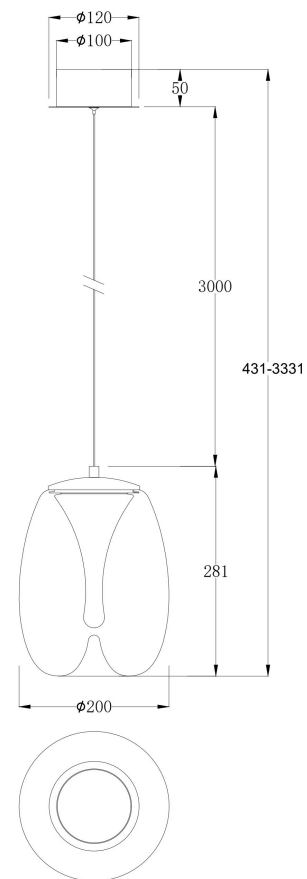

NO.1

NO.2

NO.3

NO.4

MAX 7W
620 Lumen

Model: MOD282PL-L8G3K1

Collection: Modern

Series: Splash