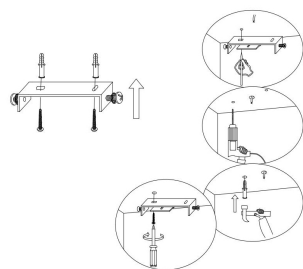

NO.1

NO.2

NO.3

NO.4

MAX 7W
620 Lumen

Model: MOD282PL-L8G3K1

Collection: Modern

Series: Splash