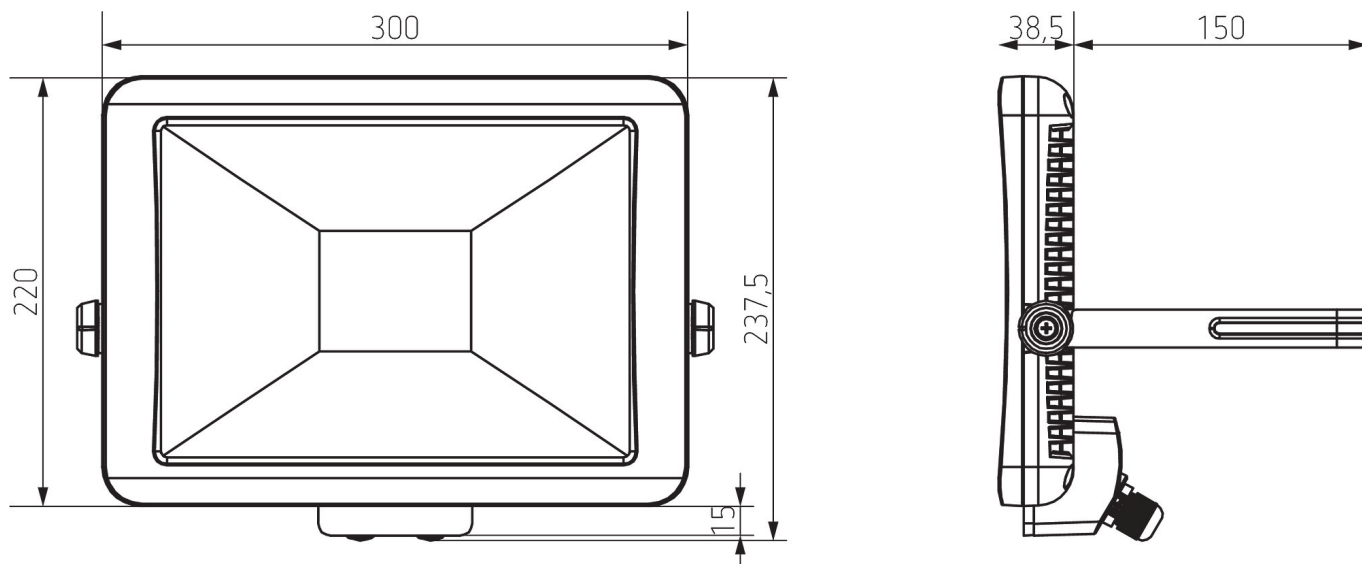

theLeda B50L WH

Item no.: 1020687

theben

Scale drawings

Accessories

Motion module theLeda B WH
Item no.: 9070760

Light module theLeda B WH
Item no.: 9070762

Motion module RC theLeda B WH
Item no.: 9070800