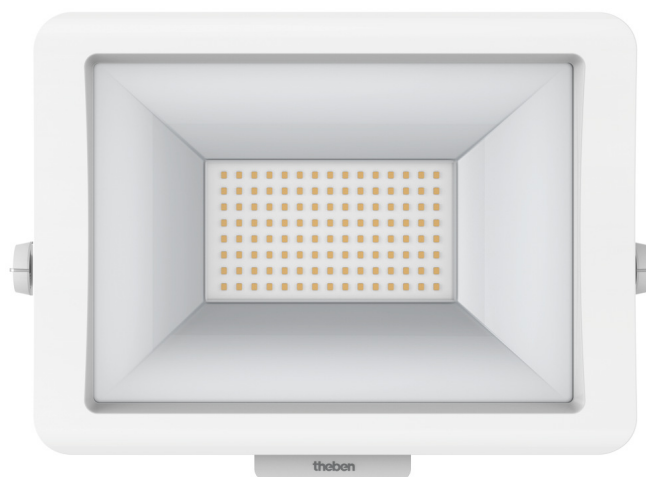

theLeda B50L WH

Item no.: 1020687

theben

LED spotlights

LED light without motion detector

Description

- LED spotlight 50 W
- Suitable for outdoor use
- Flexible extension options thanks to optional module with motion detector including switch output or light sensor incl. switch output
- Spotlight can be turned by 360°
- Not dimmable

Technical data

theLeda B50L WH	
Operating voltage	230 V AC
Frequency	50 Hz
Colour	White (similar RAL 9010)
Installation type	Wall and ceiling installation, Outdoor
LED output (lighting current)	6140 lm
Colour temperature	5000 K
Colour rendering index	< 80

theLeda B50L WH	
Service life	L80/B10/54.000 h L70/B50/180.000 h
Installation height	2 - 3 m
Ambient temperature	-20°C ... 40°C
Protection class	I
Type of protection	IP 65

Connection example

Subject to technical changes and misprints