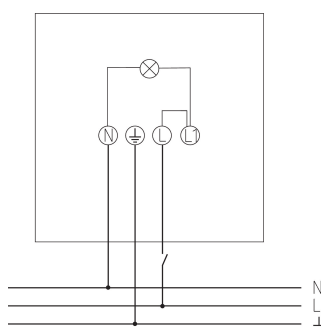

theLeda B50L WH

Item no.: 1020687

theben

LED spotlights

LED light without motion detector

Description

- LED spotlight 50 W
- Suitable for outdoor use
- Flexible extension options thanks to optional module with motion detector including switch output or light sensor incl. switch output
- Spotlight can be turned by 360°
- Not dimmable

Technical data

theLeda B50L WH	
Operating voltage	230 V AC
Frequency	50 Hz
Colour	White (similar RAL 9010)
Installation type	Wall and ceiling installation, Outdoor
LED output (lighting current)	6140 lm
Colour temperature	5000 K
Colour rendering index	< 80

theLeda B50L WH	
Service life	L80/B10/54.000 h L70/B50/180.000 h
Installation height	2 - 3 m
Ambient temperature	-20°C ... 40°C
Protection class	I
Type of protection	IP 65

Connection example

Subject to technical changes and misprints

additional information at: www.theben.de/product/1020687

The load data are determined with exemplary selected illuminants and are therefore typical data due to the large number of available products.

theLeda B50L WH