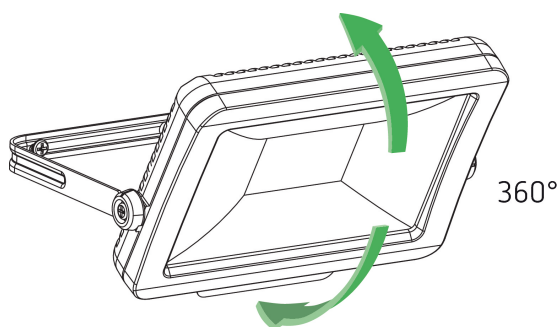

theLeda B50L WH

Item no.: 1020687

theben

LED spotlights

LED light without motion detector

Description

- LED spotlight 50 W
- Suitable for outdoor use
- Flexible extension options thanks to optional module with motion detector including switch output or light sensor incl. switch output
- Spotlight can be turned by 360°
- Not dimmable

Technical data

theLeda B50L WH	
Operating voltage	230 V AC
Frequency	50 Hz
Colour	White (similar RAL 9010)
Installation type	Wall and ceiling installation, Outdoor
LED output (lighting current)	6140 lm
Colour temperature	5000 K
Colour rendering index	< 80

theLeda B50L WH	
Service life	L80/B10/54.000 h L70/B50/180.000 h
Installation height	2 - 3 m
Ambient temperature	-20°C ... 40°C
Protection class	I
Type of protection	IP 65

Connection example

Subject to technical changes and misprints