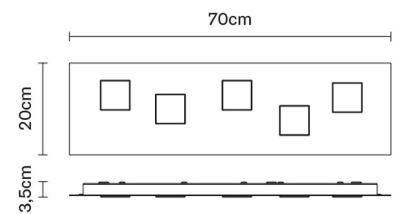

QUARTER

F38G1114

David Pellegrini & Francesca Mengato

Description

Wall/ceiling lamp with grey painted aluminium structure.

Dimensions

Voltage

220-240V

Gross weight: 3.32 kg
Volume: 0.038 m³
Number of boxes: 1

Specs

EAC IP40