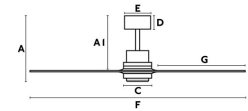

## MINI LANTAU Matt nickel ceiling fan

Ref. 33508

Modern Ceiling Fan with a ground-breaking design, ideal for the ventilation of rooms up to 13m<sup>2</sup>. Motor made of steel and wooden blades. Blade finish is dark walnut. Operated on remote control (included). It has 3 adjustable speeds with a 13-26-55W consumption and 105-150-210 revolutions per minute depending on speed. This fan comes with a reverse function, so you can also use it in winter, improving the efficiency of your heating system. Airflow: 143,2 m<sup>3</sup> min / 5055 CFM. Suitable for incling room.

### Specifications

**Transformer:**

<b>Transformer included:</b>	No
<b>Voltage:</b>	220-240V
<b>Operating Frequency:</b>	50Hz
<b>IP:</b>	20
<b>Class:</b>	I
<b>Material:</b>	Motor made from steel and blades from natural wood
<b>Length:</b>	0 mm
<b>Net Width:</b>	0 mm
<b>Height:</b>	340 mm
<b>Diameter:</b>	1070 Ø
<b>Net Weight:</b>	6.30 kg
<b>Volume:</b>	0.04698 m <sup>3</sup>