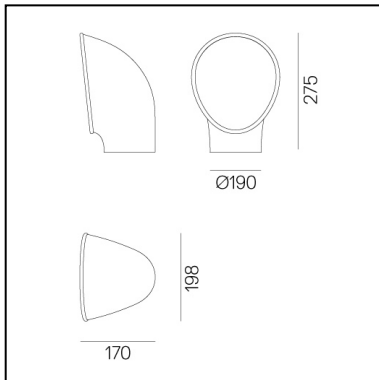

Piroscafo Grün

Ernesto Gismondi

IP65 

LUMINAIRE

- Watt: **14W**
- Lichtstrom (lm): **1143lm**
- CCT: **3000K**
- Efficiency: **77%**
- Efficacy: **81.64lm/W**
- CRI: **90**

BESCHREIBUNG

Lighting appliance for ground fixing with radial bidirectional light emission, using monochrome LED light sources. The appliance is made up of a body and a fixing base of EN-AB 47100 die-cast aluminium finished with a 3-stage outdoor treatment: nanotechnologies, anti-oxidizing primer, polyester painting. Equipped with a furukawa reflector Shiny shock-resistant anti-UV polycarbonate screen AISI 316 fixing screws and silicon seals. Sealing degree IP65. Class I provided with cable and IP67 connector for connection to the mains. Supports cables with 7 to 12 mm diameters. Technical specifications comply with the EN60598-1 norm. CE registration

ARTIKELNUMMER: T081920

FUNKTIONEN

- Artikelnummer: **T081920**
- Farbe: **Grün**
- Installation: **Stehleuchte**
- Material: **Aluminum, tempered glass**
- Serie: **Architectural Outdoor**
- design: **Ernesto Gismondi**

DIMENSION

- Länge: **cm 19.8**
- Breite: **cm 17**
- Höhe: **cm 27.5**
- Breite: **cm 19**

INKLUSIVE LICHTQUELLEN

- Kategorie: **Led**
- Anzahl: **1**
- Watt: **14W**
- Farbtemperatur(K): **3000K**