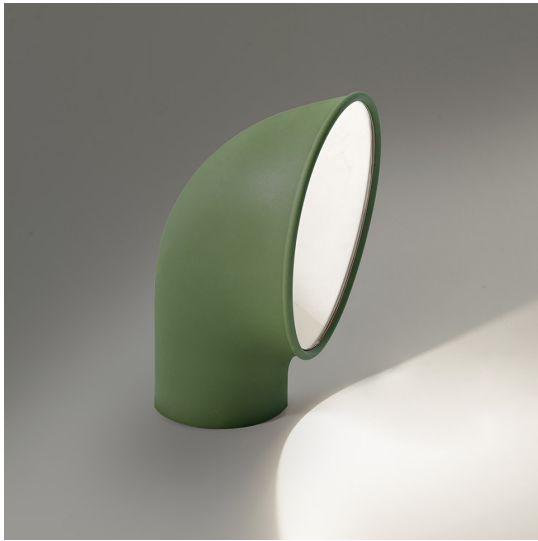

Piroscafo Grün

Ernesto Gismondi

IP65 

LUMINAIRE

- Watt: **14W**
- Lichtstrom (lm): **1143lm**
- CCT: **3000K**
- Efficiency: **77%**
- Efficacy: **81.64lm/W**
- CRI: **90**

BESCHREIBUNG

Lighting appliance for ground fixing with radial bidirectional light emission, using monochrome LED light sources. The appliance is made up of a body and a fixing base of EN-AB 47100 die-cast aluminium finished with a 3-stage outdoor treatment: nanotechnologies, anti-oxidizing primer, polyester painting. Equipped with a furukawa reflector Shiny shock-resistant anti-UV polycarbonate screen AISI 316 fixing screws and silicon seals. Sealing degree IP65. Class I provided with cable and IP67 connector for connection to the mains. Supports cables with 7 to 12 mm diameters. Technical specifications comply with the EN60598-1 norm. CE registration

ARTIKELNUMMER: T081920

FUNKTIONEN

- Artikelnummer: **T081920**
- Farbe: **Grün**
- Installation: **Stehleuchte**
- Material: **Aluminum, tempered glass**
- Serie: **Architectural Outdoor**
- design: **Ernesto Gismondi**

DIMENSION

- Länge: **cm 19.8**
- Breite: **cm 17**
- Höhe: **cm 27.5**
- Breite: **cm 19**

INKLUSIVE LICHTQUELLEN

- Kategorie: **Led**
- Anzahl: **1**
- Watt: **14W**
- Farbtemperatur(K): **3000K**